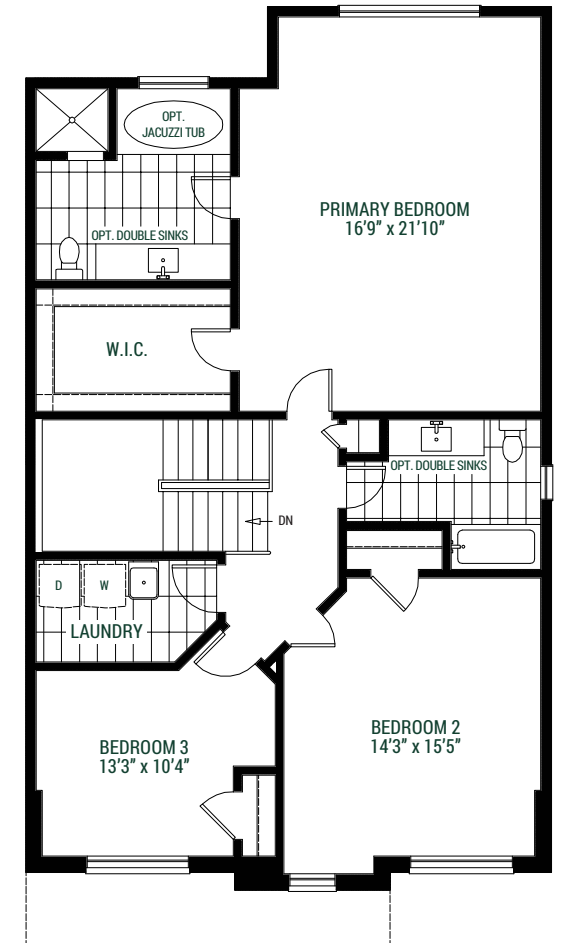

THE LYLE  
COLLECTION  
BOWMANVILLE, ONTARIO

WESTMINSTER  
— 37' LOT —

Elevation A / 2,300 sq. ft

Elevation B / 2,312 sq. ft

## WESTMINSTER 37' LOT

**Elevation A**  
2,300 sq. ft

**Elevation B**  
2,312 sq. ft

**Kendra Foley**  
Exclusive Agent  
TFG Realty Ltd.  
Cell: 905.244.2899  
Email: kendra@tfgrealty.com

[woodlanddurham.com](http://woodlanddurham.com)

**BASEMENT**  
ELEVATION 'A' & 'B'

**GROUND FLOOR**  
ELEVATION 'A'

ELEVATION 'B'

**SECOND FLOOR**  
ELEVATION 'A'

ELEVATION 'B'

**ALT. 3BR SECOND FLOOR**  
ELEVATION 'A'

ELEVATION 'B'

All materials, specifications, and floor plans are subject to change without notice. All renderings are artist's conceptions. All floor plans are approximate dimensions. Actual useable floor space may vary from the stated floor area. E. & O. E. DECEMBER 2024