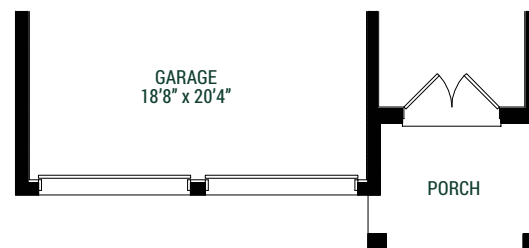

THE LYLE  
COLLECTION  
BOWMANVILLE, ONTARIO

WESTMINSTER  
— 37' LOT —

Elevation A / 2,300 sq. ft

Elevation B / 2,312 sq. ft

## WESTMINSTER 37' LOT

**Elevation A**  
2,300 sq. ft

**Elevation B**  
2,312 sq. ft

**Kendra Foley**  
Exclusive Agent  
TFG Realty Ltd.  
Cell: 905.244.2899  
Email: kendra@tfgrealty.com

[woodlanddurham.com](http://woodlanddurham.com)

**BASEMENT**  
ELEVATION 'A' & 'B'

**GROUND FLOOR**  
ELEVATION 'A'

ELEVATION 'B'

**SECOND FLOOR**  
ELEVATION 'A'

ELEVATION 'B'

**ALT. 3BR SECOND FLOOR**  
ELEVATION 'A'

ELEVATION 'B'

All materials, specifications, and floor plans are subject to change without notice. All renderings are artist's conceptions. All floor plans are approximate dimensions. Actual useable floor space may vary from the stated floor area. E. & O. E. DECEMBER 2024