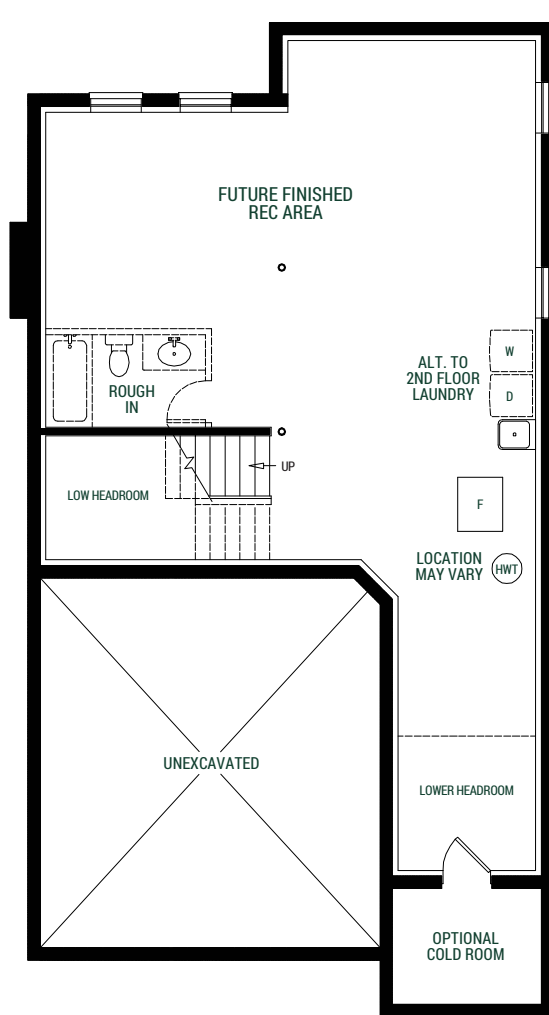

THE LYLE  
COLLECTION  
BOWMANVILLE, ONTARIO

WESTMINSTER  
— 37' LOT —

Elevation A / 2,300 sq. ft

Elevation B / 2,312 sq. ft

## WESTMINSTER 37' LOT

**Elevation A**  
2,300 sq. ft

**Elevation B**  
2,312 sq. ft

**Kendra Foley**  
Exclusive Agent  
TFG Realty Ltd.  
Cell: 905.244.2899  
Email: kendra@tfgrealty.com

[woodlanddurham.com](http://woodlanddurham.com)

**BASEMENT**  
ELEVATION 'A' & 'B'

**GROUND FLOOR**  
ELEVATION 'A'

ELEVATION 'B'

**SECOND FLOOR**  
ELEVATION 'A'

ELEVATION 'B'

**ALT. 3BR SECOND FLOOR**  
ELEVATION 'A'

ELEVATION 'B'

All materials, specifications, and floor plans are subject to change without notice. All renderings are artist's conceptions. All floor plans are approximate dimensions. Actual useable floor space may vary from the stated floor area. E. & O. E. DECEMBER 2024