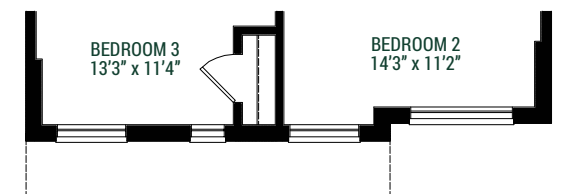

THE LYLE  
COLLECTION  
BOWMANVILLE, ONTARIO

WESTMINSTER  
— 37' LOT —

Elevation A / 2,300 sq. ft

Elevation B / 2,312 sq. ft

## WESTMINSTER 37' LOT

**Elevation A**  
2,300 sq. ft

**Elevation B**  
2,312 sq. ft

**Kendra Foley**  
Exclusive Agent  
TFG Realty Ltd.  
Cell: 905.244.2899  
Email: kendra@tfgrealty.com

[woodlanddurham.com](http://woodlanddurham.com)

**BASEMENT**  
ELEVATION 'A' & 'B'

**GROUND FLOOR**  
ELEVATION 'A'

ELEVATION 'B'

**SECOND FLOOR**  
ELEVATION 'A'

ELEVATION 'B'

**ALT. 3BR SECOND FLOOR**  
ELEVATION 'A'

ELEVATION 'B'

All materials, specifications, and floor plans are subject to change without notice. All renderings are artist's conceptions. All floor plans are approximate dimensions. Actual useable floor space may vary from the stated floor area. E. & O. E. DECEMBER 2024