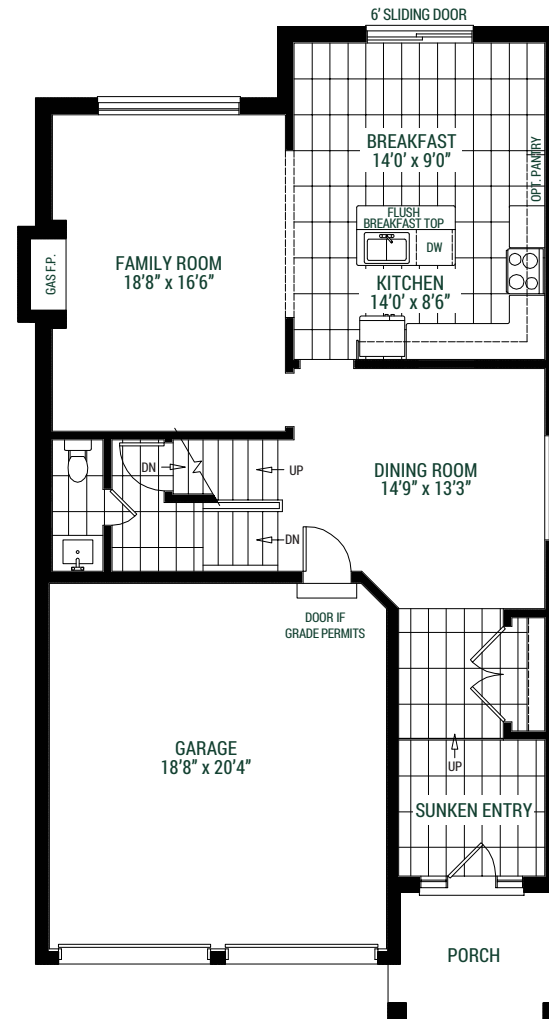

THE LYLE  
COLLECTION  
BOWMANVILLE, ONTARIO

WESTMINSTER  
— 37' LOT —

Elevation A / 2,300 sq. ft

Elevation B / 2,312 sq. ft

## WESTMINSTER 37' LOT

**Elevation A**  
2,300 sq. ft

**Elevation B**  
2,312 sq. ft

**Kendra Foley**  
Exclusive Agent  
TFG Realty Ltd.  
Cell: 905.244.2899  
Email: kendra@tfgrealty.com

[woodlanddurham.com](http://woodlanddurham.com)

**BASEMENT**  
ELEVATION 'A' & 'B'

**GROUND FLOOR**  
ELEVATION 'A'

ELEVATION 'B'

**SECOND FLOOR**  
ELEVATION 'A'

ELEVATION 'B'

**ALT. 3BR SECOND FLOOR**  
ELEVATION 'A'

ELEVATION 'B'

All materials, specifications, and floor plans are subject to change without notice. All renderings are artist's conceptions. All floor plans are approximate dimensions. Actual useable floor space may vary from the stated floor area. E. & O. E. DECEMBER 2024