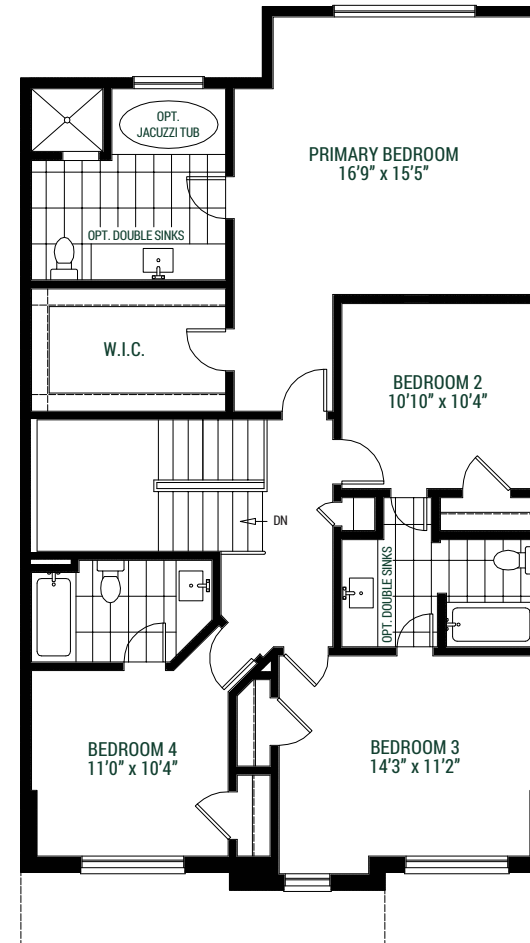

THE LYLE  
COLLECTION  
BOWMANVILLE, ONTARIO

WESTMINSTER  
— 37' LOT —

Elevation A / 2,300 sq. ft

Elevation B / 2,312 sq. ft

## WESTMINSTER 37' LOT

**Elevation A**  
2,300 sq. ft

**Elevation B**  
2,312 sq. ft

**Kendra Foley**  
Exclusive Agent  
TFG Realty Ltd.  
Cell: 905.244.2899  
Email: kendra@tfgrealty.com

[woodlanddurham.com](http://woodlanddurham.com)

**BASEMENT**  
ELEVATION 'A' & 'B'

**GROUND FLOOR**  
ELEVATION 'A'

ELEVATION 'B'

**SECOND FLOOR**  
ELEVATION 'A'

ELEVATION 'B'

**ALT. 3BR SECOND FLOOR**  
ELEVATION 'A'

ELEVATION 'B'

All materials, specifications, and floor plans are subject to change without notice. All renderings are artist's conceptions. All floor plans are approximate dimensions. Actual useable floor space may vary from the stated floor area. E. & O. E. DECEMBER 2024