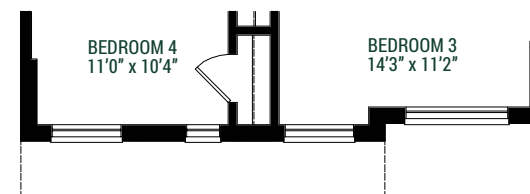

THE LYLE  
COLLECTION  
BOWMANVILLE, ONTARIO

WESTMINSTER  
— 37' LOT —

Elevation A / 2,300 sq. ft

Elevation B / 2,312 sq. ft

## WESTMINSTER 37' LOT

**Elevation A**  
2,300 sq. ft

**Elevation B**  
2,312 sq. ft

**Kendra Foley**  
Exclusive Agent  
TFG Realty Ltd.  
Cell: 905.244.2899  
Email: kendra@tfgrealty.com

[woodlanddurham.com](http://woodlanddurham.com)

**BASEMENT**  
ELEVATION 'A' & 'B'

**GROUND FLOOR**  
ELEVATION 'A'

ELEVATION 'B'

**SECOND FLOOR**  
ELEVATION 'A'

ELEVATION 'B'

**ALT. 3BR SECOND FLOOR**  
ELEVATION 'A'

ELEVATION 'B'

All materials, specifications, and floor plans are subject to change without notice. All renderings are artist's conceptions. All floor plans are approximate dimensions. Actual useable floor space may vary from the stated floor area. E. & O. E. DECEMBER 2024