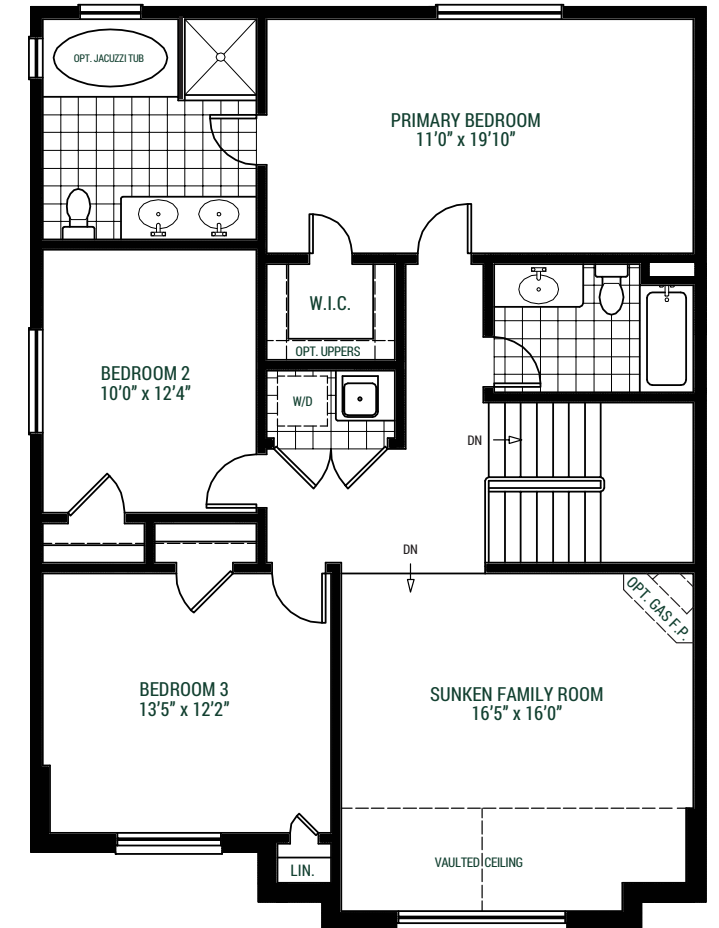

THE LYLE COLLECTION

BOWMANVILLE, ONTARIO

KEATS

— 37' LOT —

Elevation A / 2,182 sq. ft

Elevation B / 2,182 sq. ft

THE LYLE COLLECTION

BOWMANVILLE, ONTARIO

KEATS
37' LOT

Elevation A
2,182 sq. ft

Elevation B
2,182 sq. ft

Kendra Foley
Exclusive Agent
TFG Realty Ltd.
Cell: 905.244.2899
Email: kendra@tfgrealty.com

woodlanddurham.com

BASEMENT
ELEVATION 'A'

GROUND FLOOR
ELEVATION 'A'

SECOND FLOOR
ELEVATION 'A'

All materials, specifications, and floor plans are subject to change without notice. All renderings are artist's conceptions.
All floor plans are approximate dimensions. Actual useable floor space may vary from the stated floor area. E. & O. E. DECEMBER 2024