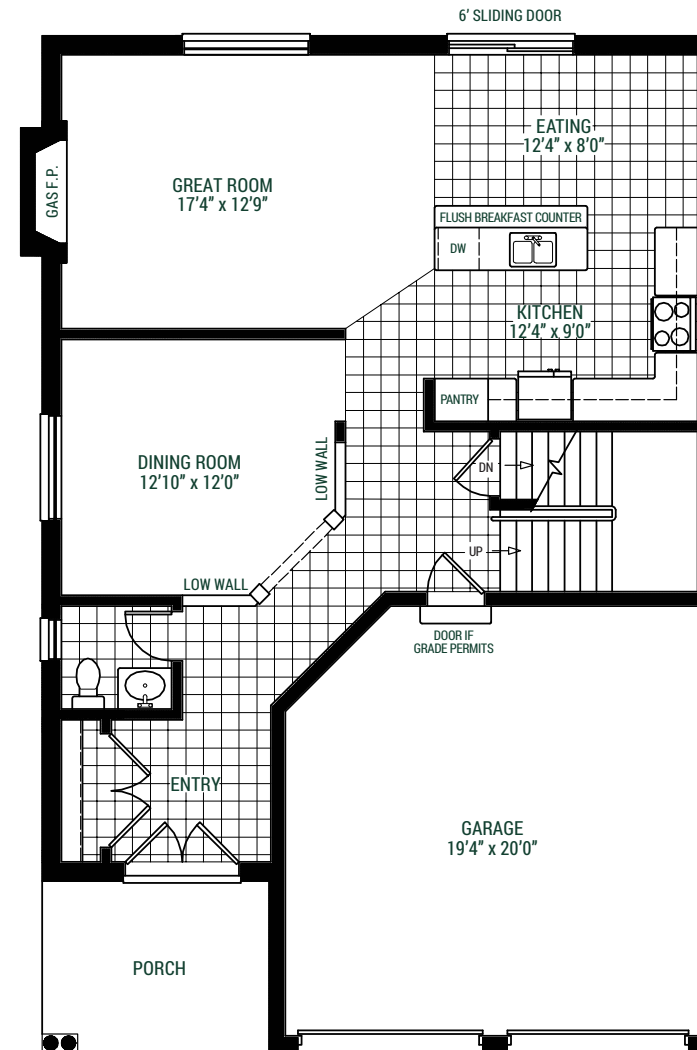

THE LYLE COLLECTION

BOWMANVILLE, ONTARIO

KEATS

— 37' LOT —

Elevation A / 2,182 sq. ft

Elevation B / 2,182 sq. ft

THE LYLE COLLECTION

BOWMANVILLE, ONTARIO

KEATS
37' LOT

Elevation A
2,182 sq. ft

Elevation B
2,182 sq. ft

Kendra Foley
Exclusive Agent
TFG Realty Ltd.
Cell: 905.244.2899
Email: kendra@tfgrealty.com

woodlanddurham.com

BASEMENT
ELEVATION 'A'

GROUND FLOOR
ELEVATION 'A'

SECOND FLOOR
ELEVATION 'A'

All materials, specifications, and floor plans are subject to change without notice. All renderings are artist's conceptions.
All floor plans are approximate dimensions. Actual useable floor space may vary from the stated floor area. E. & O. E. DECEMBER 2024