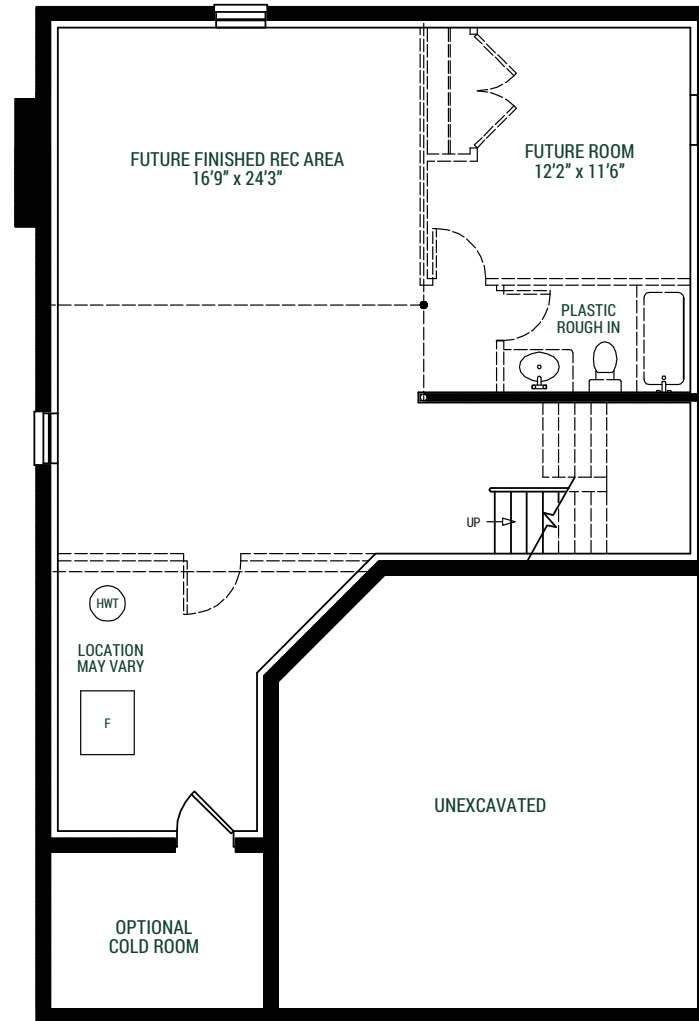

THE LYLE COLLECTION

BOWMANVILLE, ONTARIO

KEATS

— 37' LOT —

Elevation A / 2,182 sq. ft

Elevation B / 2,182 sq. ft

THE LYLE COLLECTION

BOWMANVILLE, ONTARIO

KEATS
37' LOT

Elevation A
2,182 sq. ft

Elevation B
2,182 sq. ft

Kendra Foley
Exclusive Agent
TFG Realty Ltd.
Cell: 905.244.2899
Email: kendra@tfgrealty.com

woodlanddurham.com

BASEMENT
ELEVATION 'A'

GROUND FLOOR
ELEVATION 'A'

SECOND FLOOR
ELEVATION 'A'

All materials, specifications, and floor plans are subject to change without notice. All renderings are artist's conceptions.
All floor plans are approximate dimensions. Actual useable floor space may vary from the stated floor area. E. & O. E. DECEMBER 2024