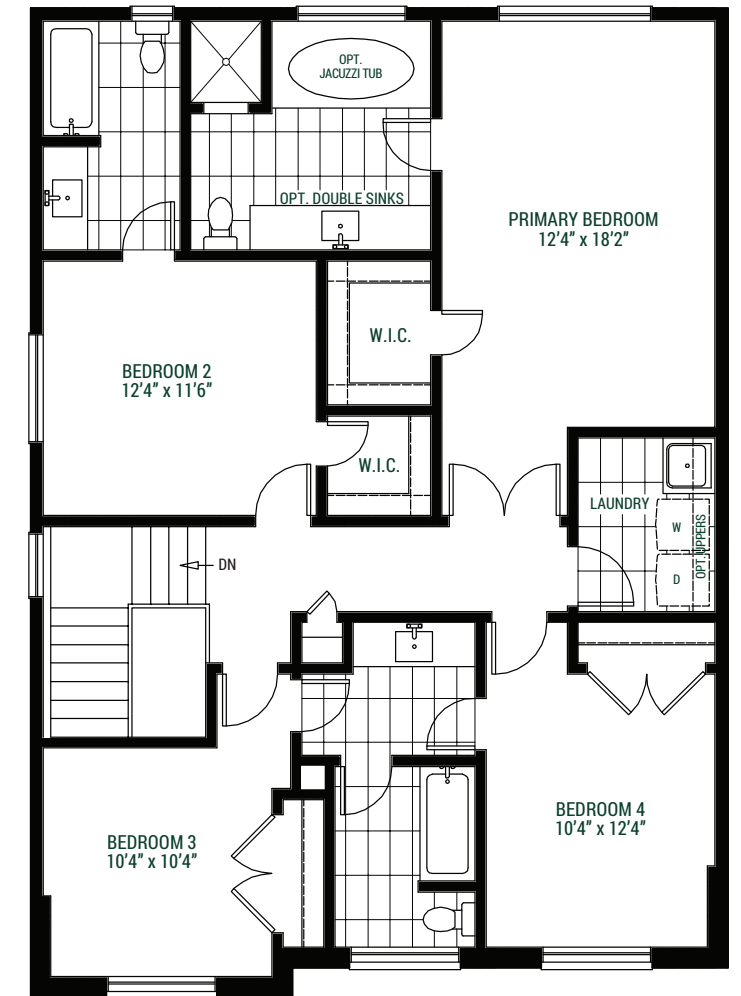

# LANCASTER

37' LOT

**Elevation A** / 2,200 sq. ft

**Elevation B** / 2,215 sq. ft

## LANCASTER 37' LOT

**Elevation A**  
2,200 sq. ft

**Elevation B**  
2,215 sq. ft

**Kendra Foley**  
Exclusive Agent  
TFG Realty Ltd.  
Cell: 905.244.2899  
Email: kendra@tfgrealty.com

[woodlanddurham.com](http://woodlanddurham.com)

**BASEMENT**  
ELEVATION 'A' & 'B'

**GROUND FLOOR**  
ELEVATION 'A' & 'B'

**SECOND FLOOR**  
ELEVATION 'A'

ELEVATION 'B'

All materials, specifications, and floor plans are subject to change without notice. All renderings are artist's conceptions.  
All floor plans are approximate dimensions. Actual useable floor space may vary from the stated floor area. E. & O. E. DECEMBER 2024