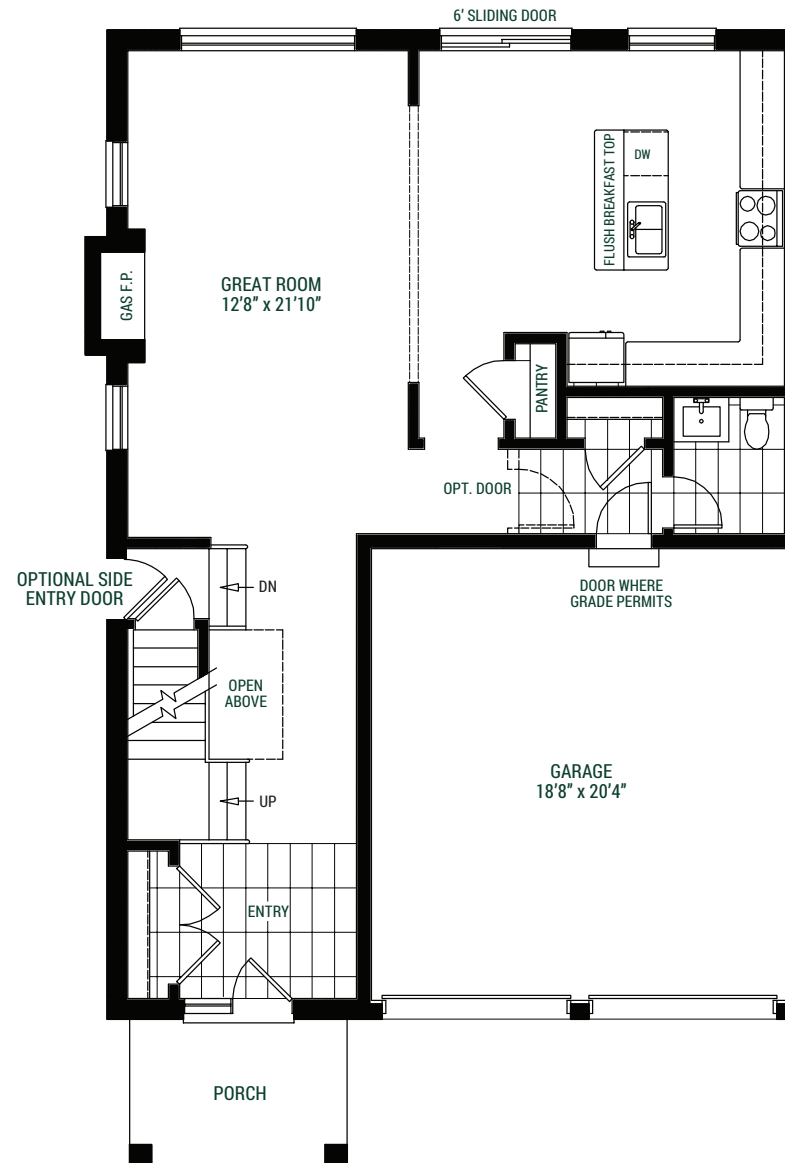

# LANCASTER

37' LOT

**Elevation A** / 2,200 sq. ft

**Elevation B** / 2,215 sq. ft

## LANCASTER 37' LOT

**Elevation A**  
2,200 sq. ft

**Elevation B**  
2,215 sq. ft

**Kendra Foley**  
Exclusive Agent  
TFG Realty Ltd.  
Cell: 905.244.2899  
Email: kendra@tfgrealty.com

[woodlanddurham.com](http://woodlanddurham.com)

**BASEMENT**  
ELEVATION 'A' & 'B'

**GROUND FLOOR**  
ELEVATION 'A' & 'B'

**SECOND FLOOR**  
ELEVATION 'A'

ELEVATION 'B'

All materials, specifications, and floor plans are subject to change without notice. All renderings are artist's conceptions.  
All floor plans are approximate dimensions. Actual useable floor space may vary from the stated floor area. E. & O. E. DECEMBER 2024