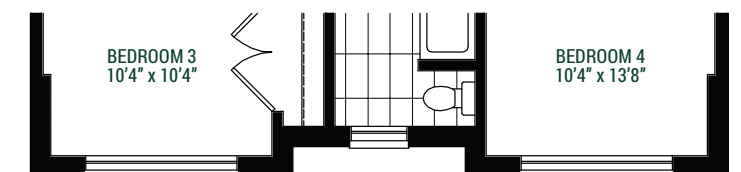

# LANCASTER

37' LOT

**Elevation A** / 2,200 sq. ft

**Elevation B** / 2,215 sq. ft

**BASEMENT**  
ELEVATION 'A' & 'B'

**GROUND FLOOR**  
ELEVATION 'A' & 'B'

**SECOND FLOOR**  
ELEVATION 'A'

ELEVATION 'B'

All materials, specifications, and floor plans are subject to change without notice. All renderings are artist's conceptions.  
All floor plans are approximate dimensions. Actual useable floor space may vary from the stated floor area. E. & O. E. DECEMBER 2024