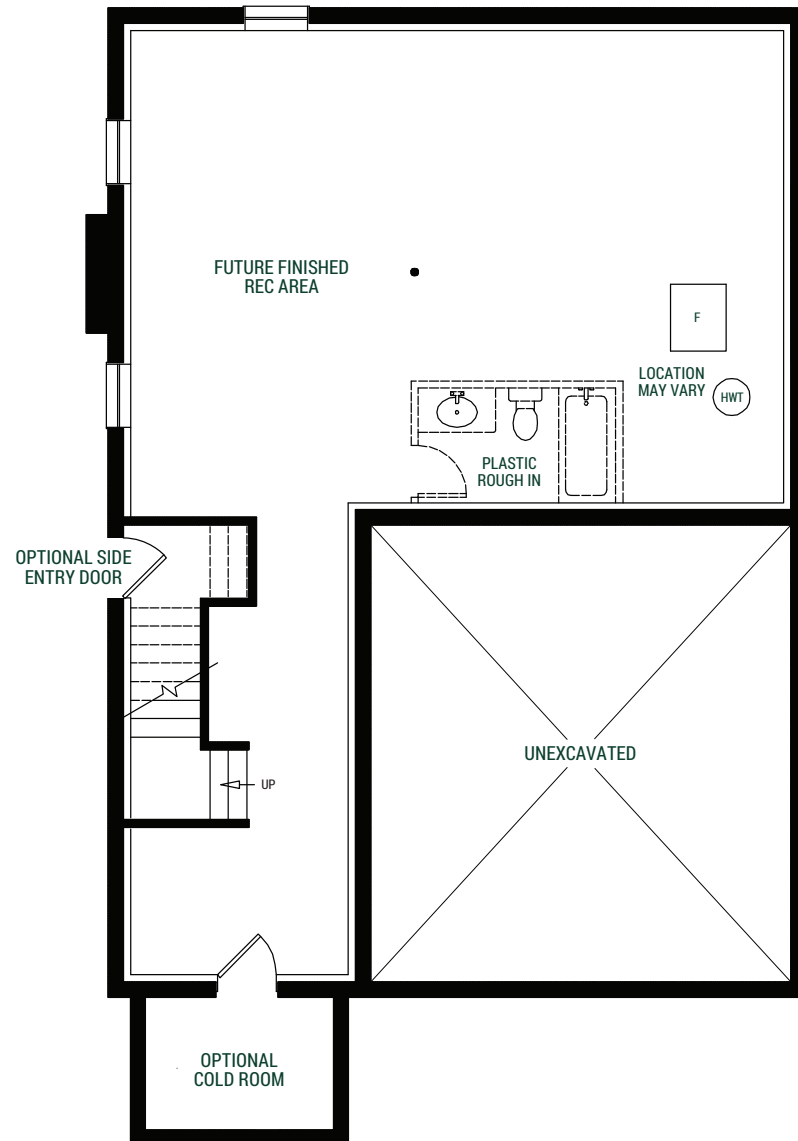

# LANCASTER

37' LOT

**Elevation A** / 2,200 sq. ft

**Elevation B** / 2,215 sq. ft

## LANCASTER 37' LOT

**Elevation A**  
2,200 sq. ft

**Elevation B**  
2,215 sq. ft

**Kendra Foley**  
Exclusive Agent  
TFG Realty Ltd.  
Cell: 905.244.2899  
Email: kendra@tfgrealty.com

[woodlanddurham.com](http://woodlanddurham.com)

**BASEMENT**  
ELEVATION 'A' & 'B'

**GROUND FLOOR**  
ELEVATION 'A' & 'B'

**SECOND FLOOR**  
ELEVATION 'A'

ELEVATION 'B'

All materials, specifications, and floor plans are subject to change without notice. All renderings are artist's conceptions.  
All floor plans are approximate dimensions. Actual useable floor space may vary from the stated floor area. E. & O. E. DECEMBER 2024