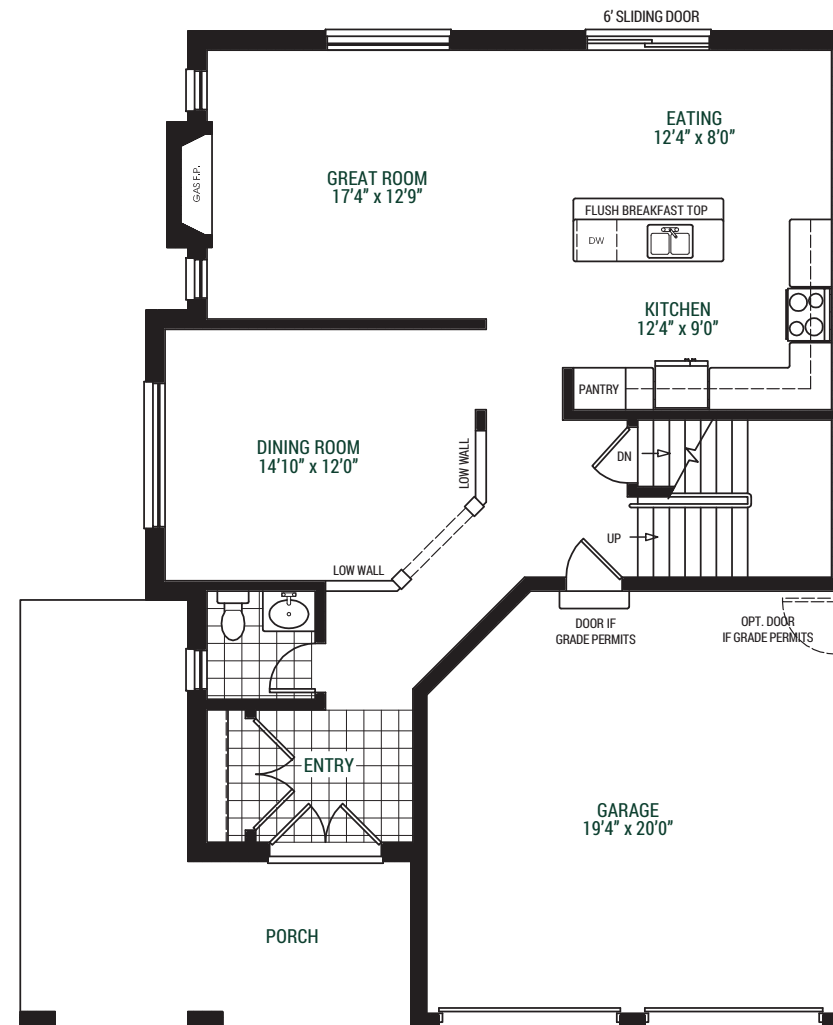

THE LYLE
COLLECTION
BOWMANVILLE, ONTARIO

KEATS CORNER
— 49' LOT —

Front Elevation A / 2,236 sq. ft

Side Elevation A / 2,236 sq. ft

THE LYLE COLLECTION

BOWMANVILLE, ONTARIO

KEATS
49' LOT

Elevation A
2,236 sq. ft

Kendra Foley
Exclusive Agent
TFG Realty Ltd.
Cell: 905.244.2899
Email: kendra@tfgrealty.com

woodlanddurham.com

BASEMENT ELEVATION 'A'

GROUND FLOOR ELEVATION 'A'

SECOND FLOOR ELEVATION 'A'

All materials, specifications, and floor plans are subject to change without notice. All renderings are artist's conceptions.
All floor plans are approximate dimensions. Actual useable floor space may vary from the stated floor area. E. & O. E. DECEMBER 2024