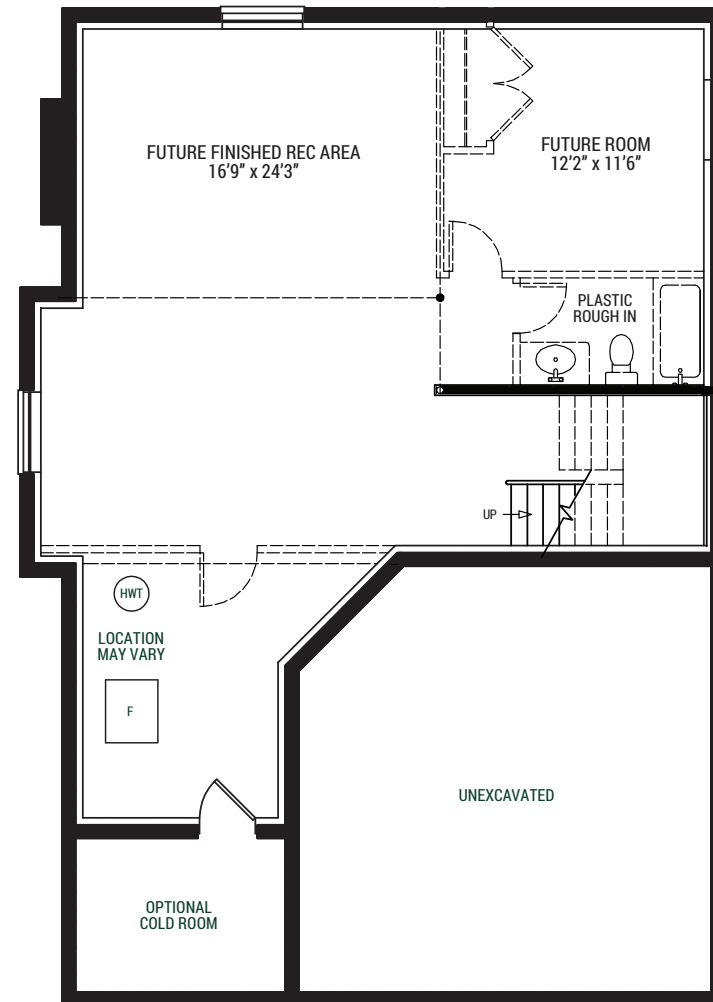

THE LYLE
COLLECTION
BOWMANVILLE, ONTARIO

KEATS CORNER
— 49' LOT —

Front Elevation A / 2,236 sq. ft

Side Elevation A / 2,236 sq. ft

THE LYLE COLLECTION

BOWMANVILLE, ONTARIO

KEATS
49' LOT

Elevation A
2,236 sq. ft

Kendra Foley
Exclusive Agent
TFG Realty Ltd.
Cell: 905.244.2899
Email: kendra@tfgrealty.com

woodlanddurham.com

BASEMENT ELEVATION 'A'

GROUND FLOOR ELEVATION 'A'

SECOND FLOOR ELEVATION 'A'

All materials, specifications, and floor plans are subject to change without notice. All renderings are artist's conceptions.
All floor plans are approximate dimensions. Actual useable floor space may vary from the stated floor area. E. & O. E. DECEMBER 2024