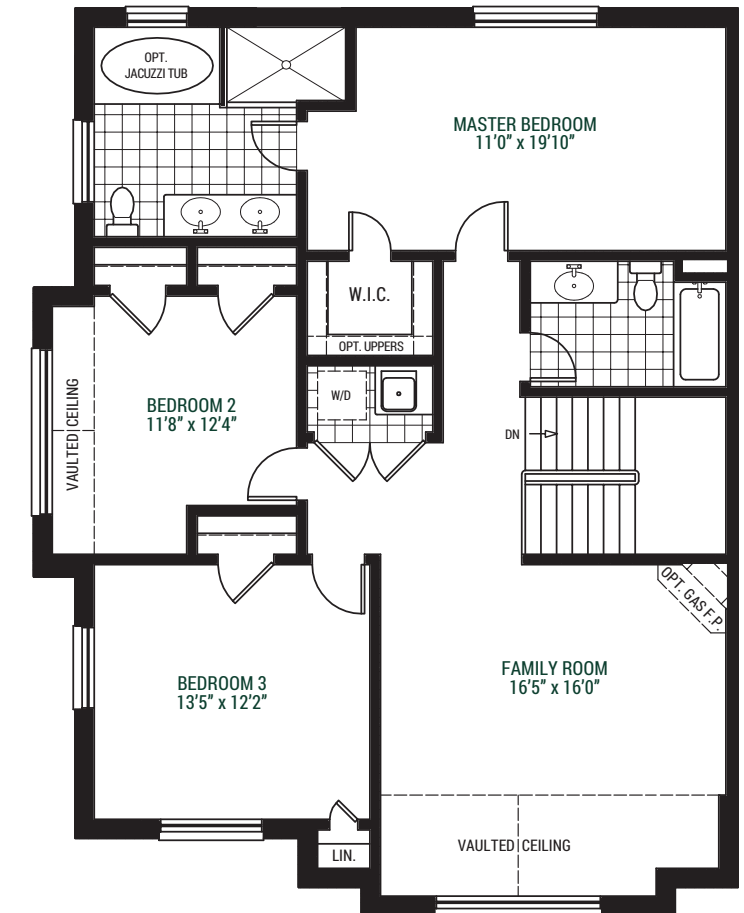

THE LYLE
COLLECTION
BOWMANVILLE, ONTARIO

KEATS CORNER
— 49' LOT —

Front Elevation A / 2,236 sq. ft

Side Elevation A / 2,236 sq. ft

THE LYLE COLLECTION

BOWMANVILLE, ONTARIO

KEATS
49' LOT

Elevation A
2,236 sq. ft

Kendra Foley
Exclusive Agent
TFG Realty Ltd.
Cell: 905.244.2899
Email: kendra@tfgrealty.com

woodlanddurham.com

BASEMENT ELEVATION 'A'

GROUND FLOOR ELEVATION 'A'

SECOND FLOOR ELEVATION 'A'

All materials, specifications, and floor plans are subject to change without notice. All renderings are artist's conceptions.
All floor plans are approximate dimensions. Actual useable floor space may vary from the stated floor area. E. & O. E. DECEMBER 2024