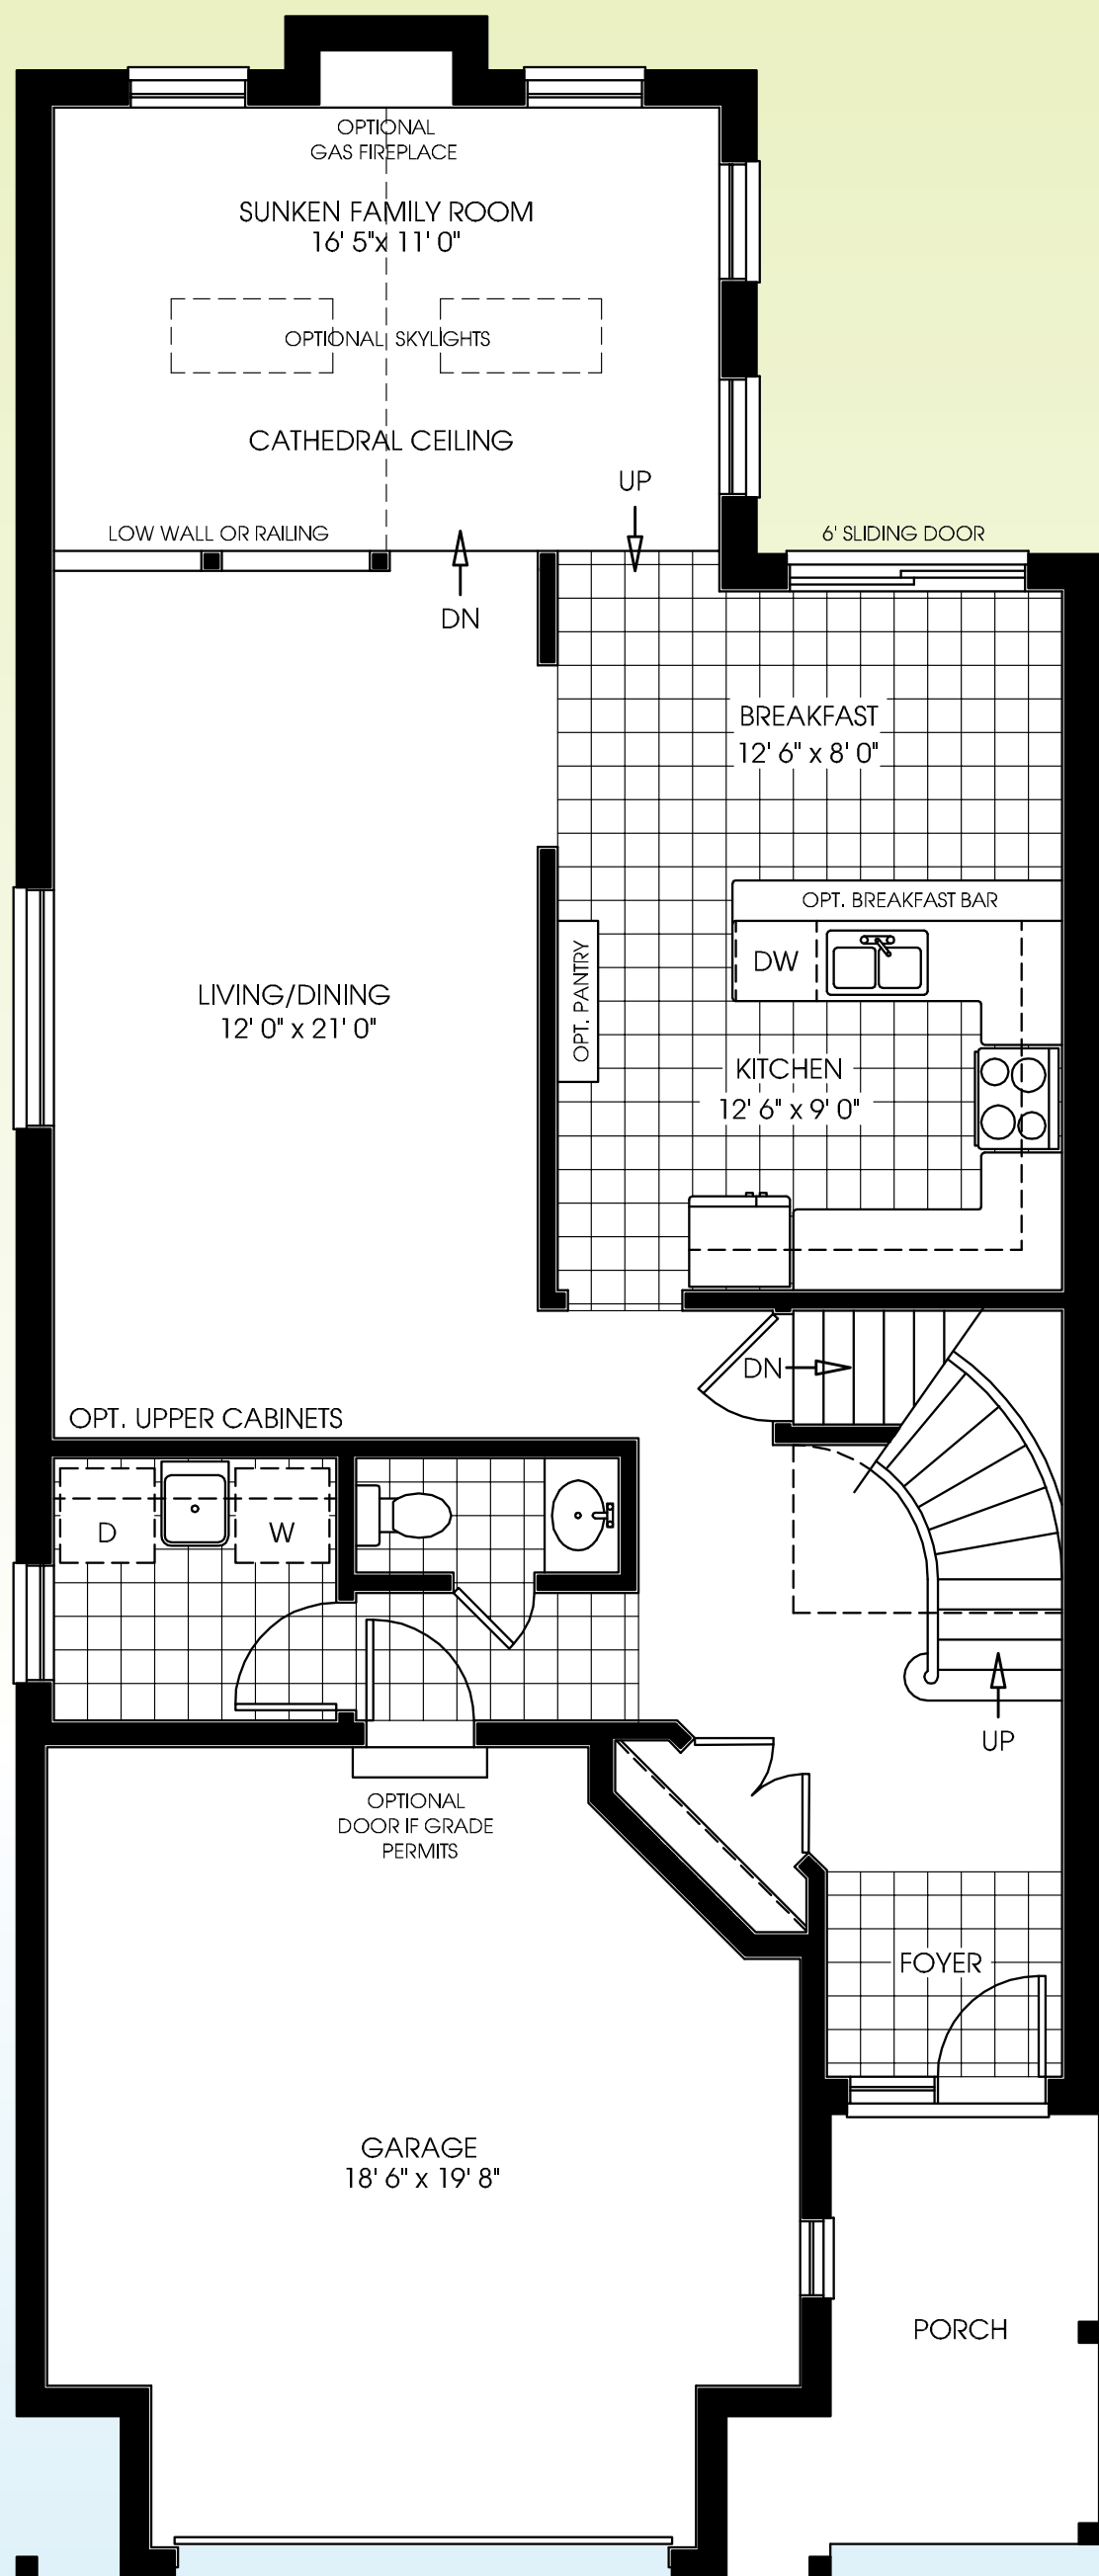

The Warrington - 2073 SQ. FT. ELEV. A      2085 SQ. FT. ELEV. B

GROUND FLOOR

SECOND FLOOR - 4 BEDROOM - ELEV. A

SECOND FLOOR - ELEV. B

SECOND FLOOR - 3 BEDROOM ALT. - ELEV. A

BASEMENT