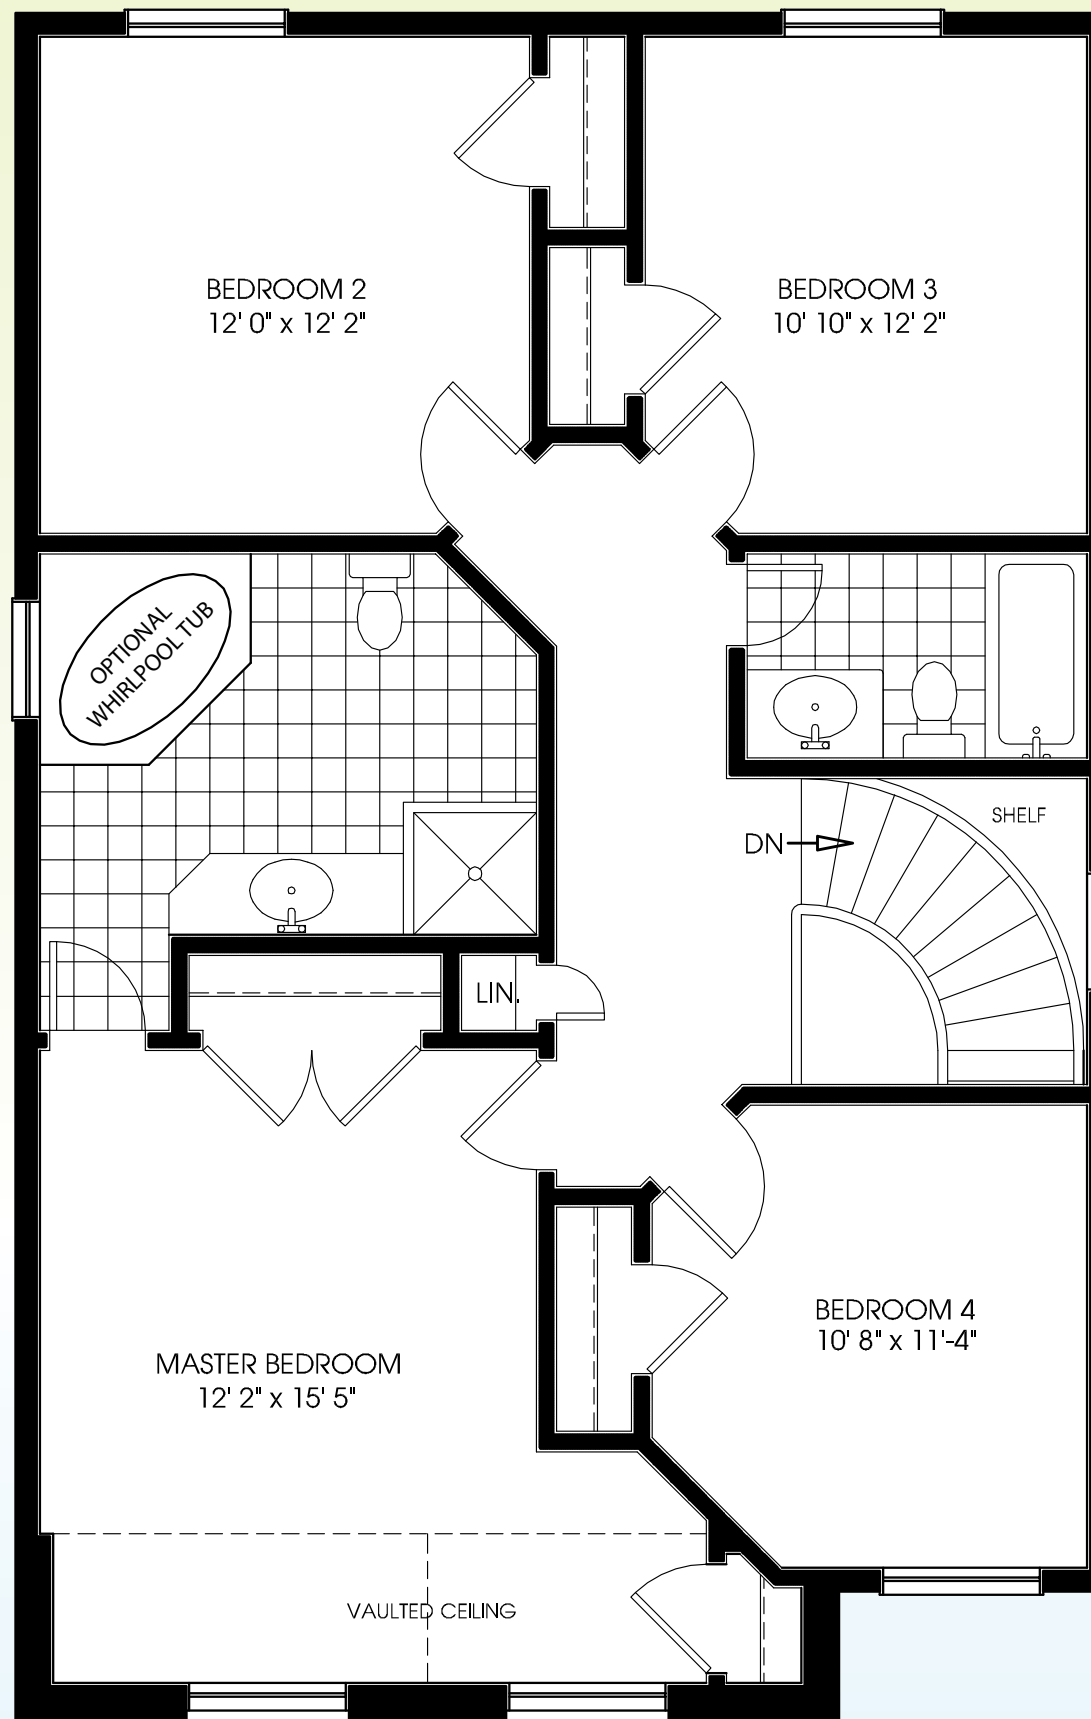

The Warrington - 2073 SQ. FT. ELEV. A      2085 SQ. FT. ELEV. B

GROUND FLOOR

SECOND FLOOR - 4 BEDROOM - ELEV. A

SECOND FLOOR - ELEV. B

SECOND FLOOR - 3 BEDROOM ALT. - ELEV. A

BASEMENT