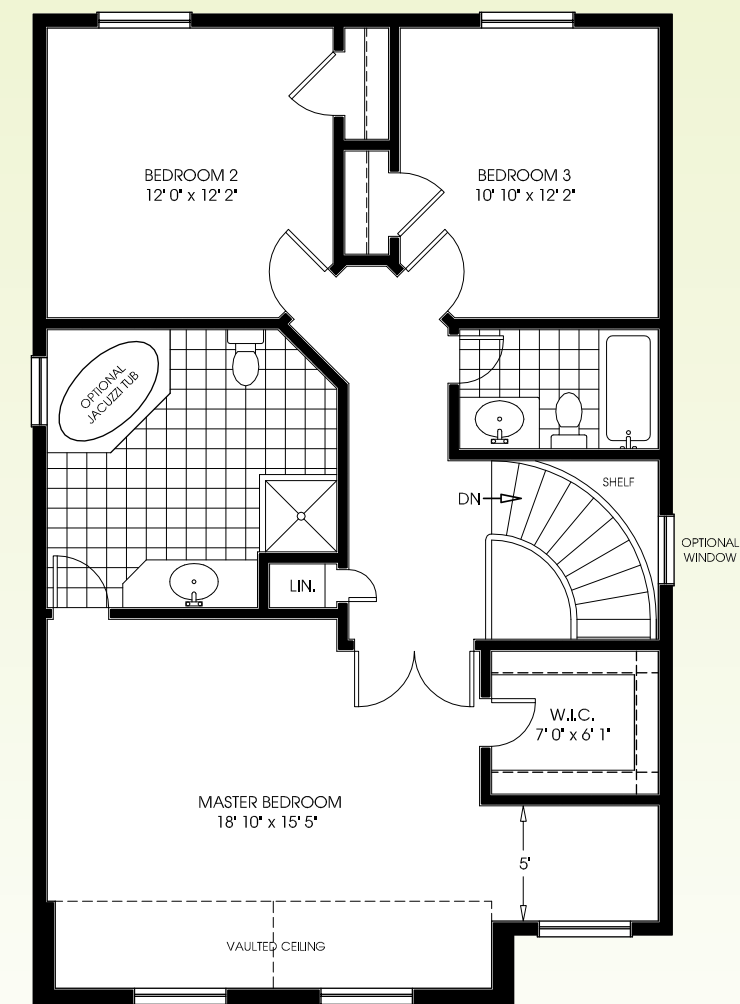

The Warrington - 2073 SQ. FT. ELEV. A      2085 SQ. FT. ELEV. B

GROUND FLOOR

SECOND FLOOR - 4 BEDROOM - ELEV. A

SECOND FLOOR - ELEV. B

SECOND FLOOR - 3 BEDROOM ALT. - ELEV. A

BASEMENT