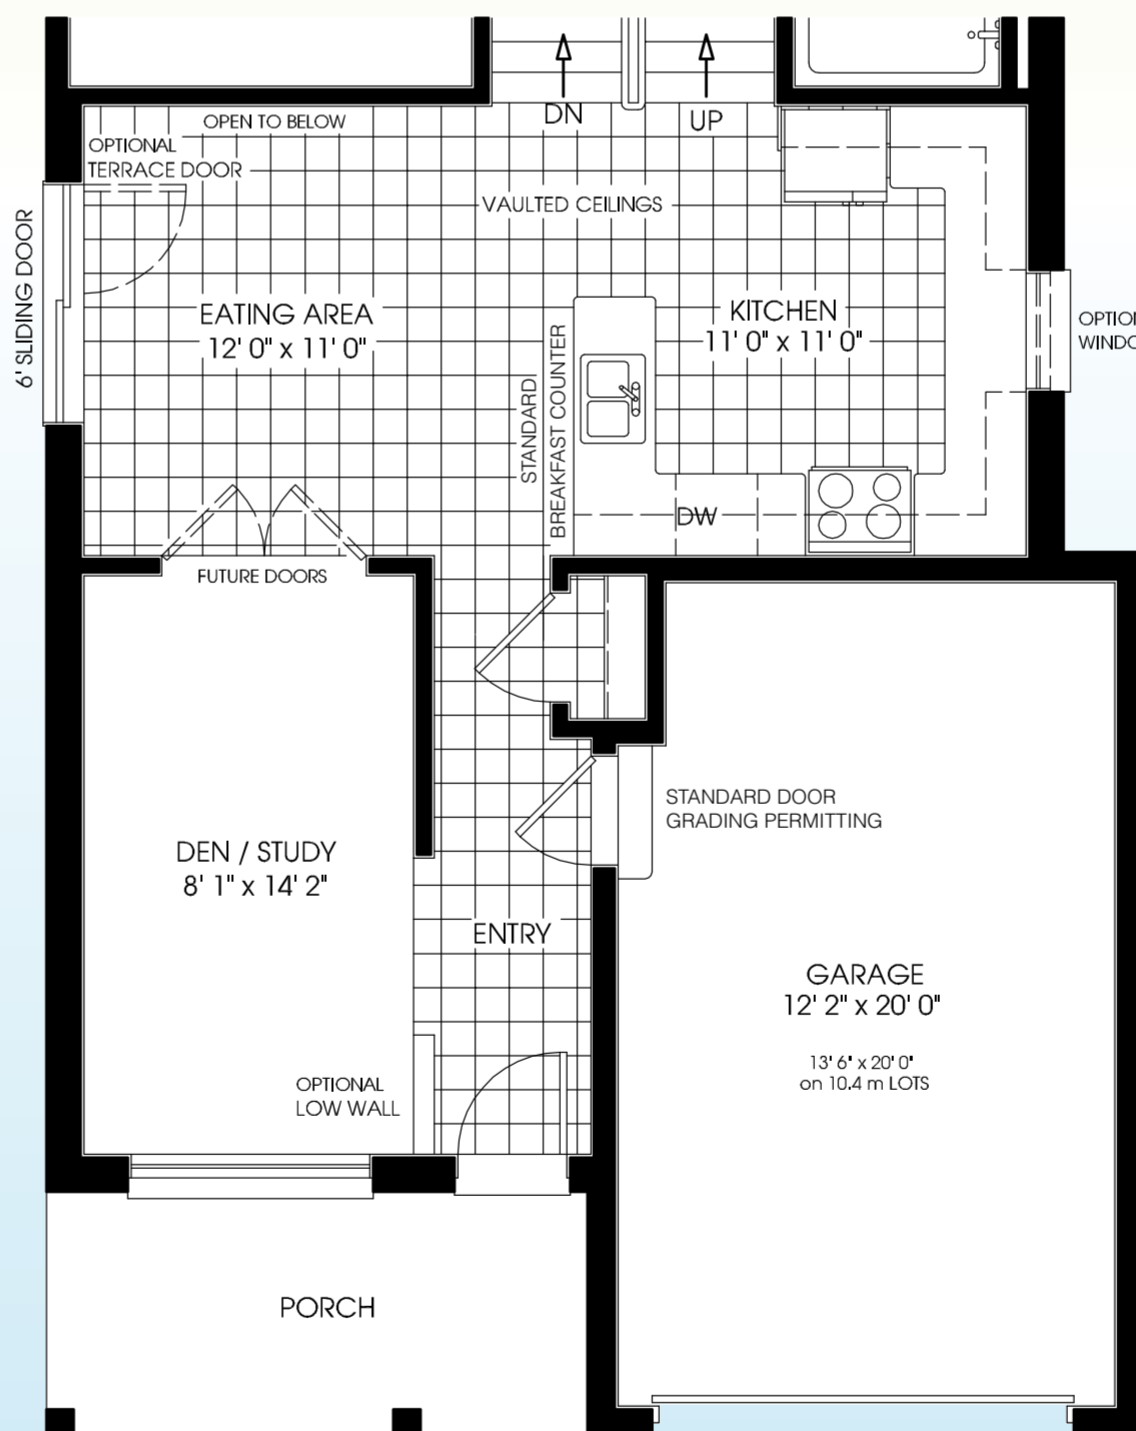

The Victoria - 1533 SQ. FT.

ELEV. A & B

MAIN FLOOR - ELEV. A

MAIN FLOOR - ELEV. B

ALT. MAIN FLOOR - ELEV. A

ALT. BATH FOR 3 BEDROOM PLAN

ALT. MAIN FLOOR - ELEV. A

LOWER LEVEL - ELEV. A (514 SQ.FT. FINISHED AREA)

LOWER LEVEL - ELEV. B (514 SQ.FT. FINISHED AREA)