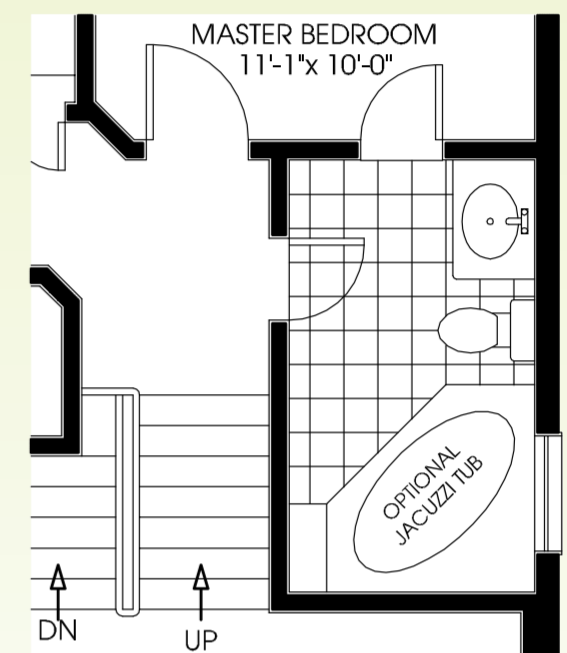

The Victoria - 1533 SQ. FT.

ELEV. A & B

MAIN FLOOR - ELEV. A

MAIN FLOOR - ELEV. B

ALT. MAIN FLOOR - ELEV. A

ALT. BATH FOR 3 BEDROOM PLAN

ALT. MAIN FLOOR - ELEV. A

LOWER LEVEL - ELEV. A (514 SQ.FT. FINISHED AREA)

LOWER LEVEL - ELEV. B (514 SQ.FT. FINISHED AREA)