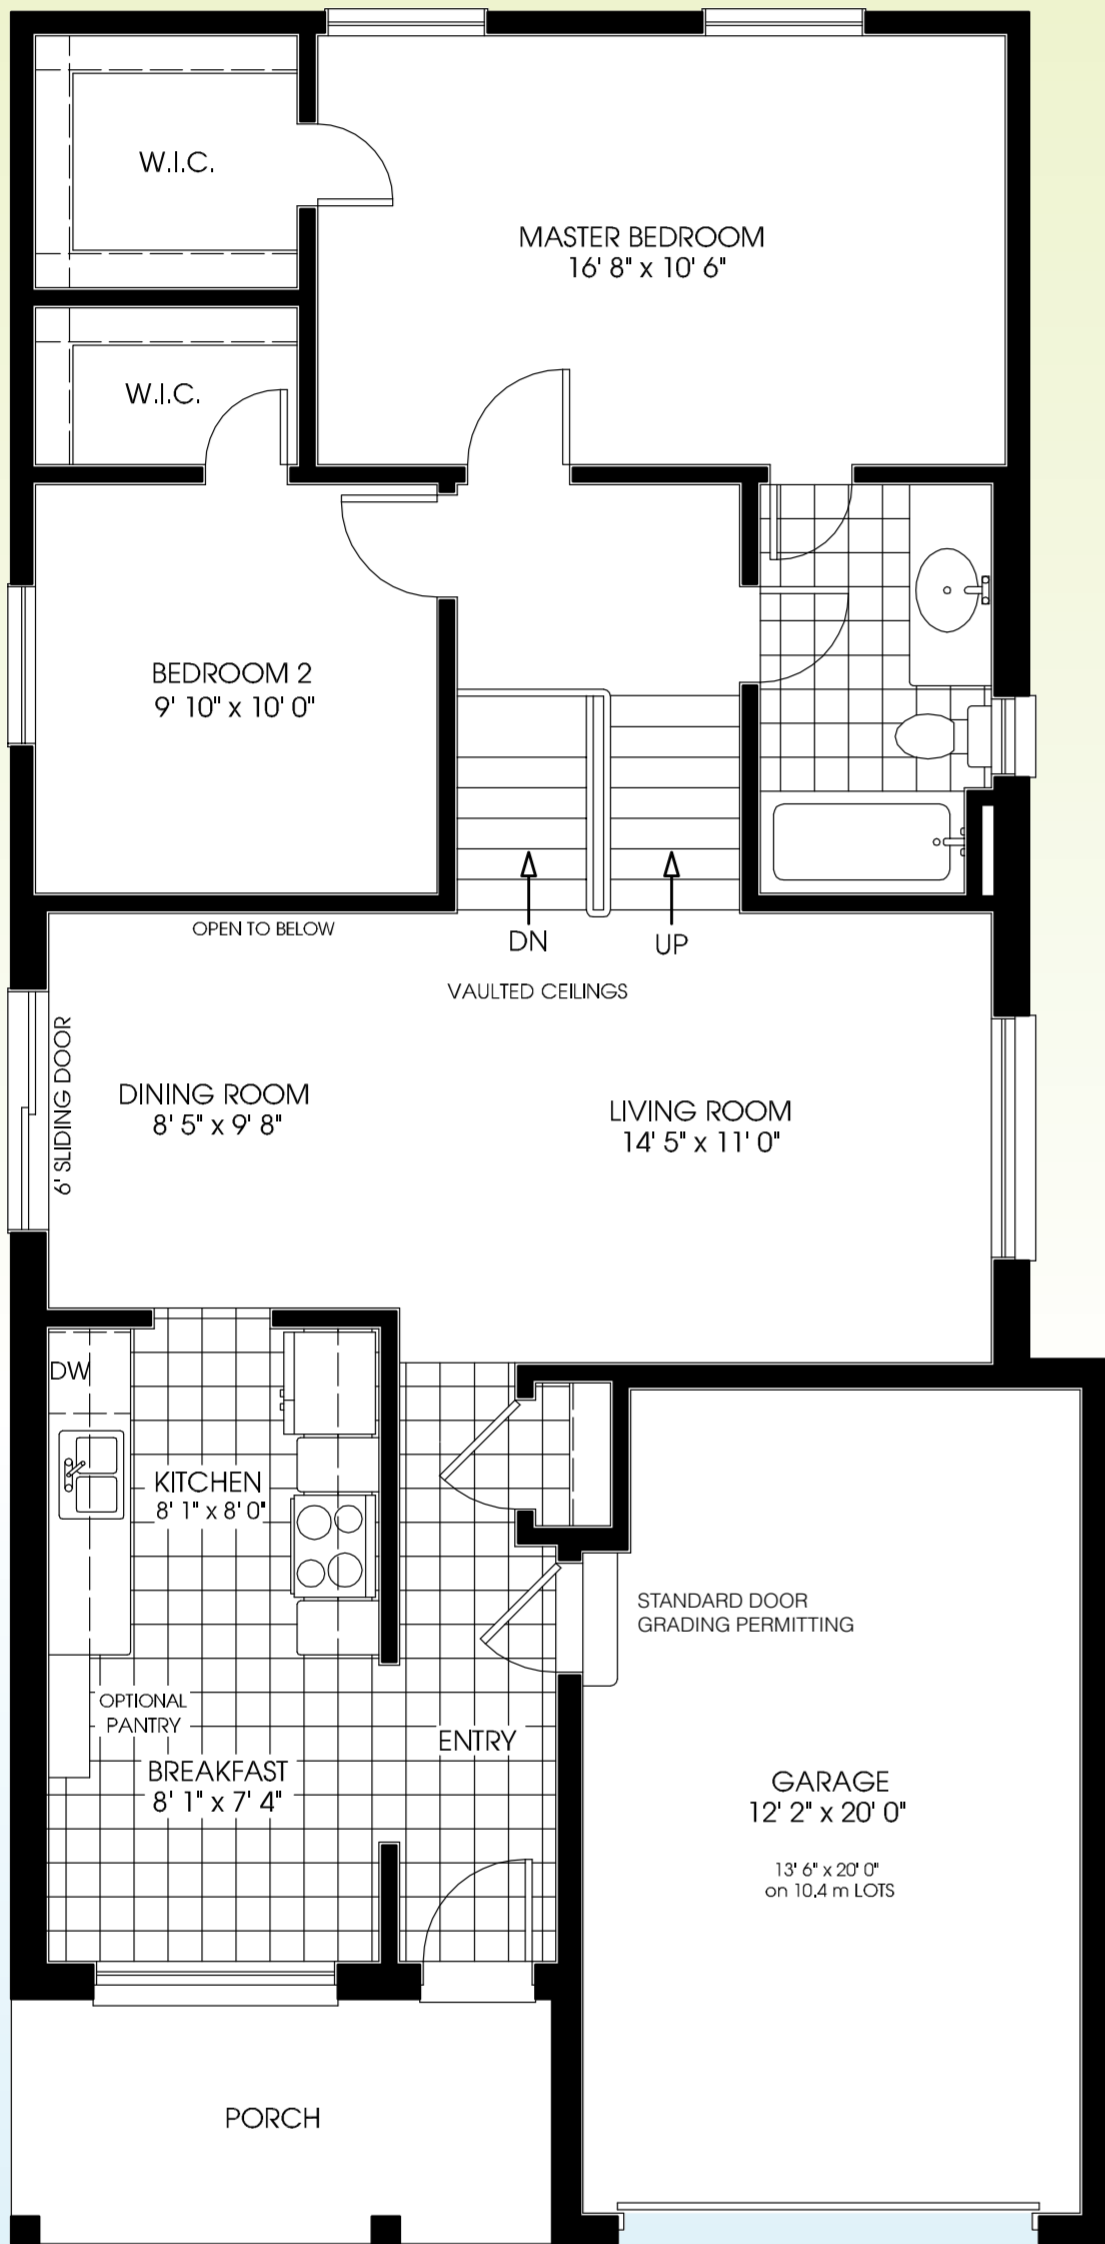

The Victoria - 1533 SQ. FT.

ELEV. A & B

MAIN FLOOR - ELEV. A

MAIN FLOOR - ELEV. B

ALT. MAIN FLOOR - ELEV. A

ALT. BATH FOR 3 BEDROOM PLAN

ALT. MAIN FLOOR - ELEV. A

LOWER LEVEL - ELEV. A (514 SQ.FT. FINISHED AREA)

LOWER LEVEL - ELEV. B (514 SQ.FT. FINISHED AREA)