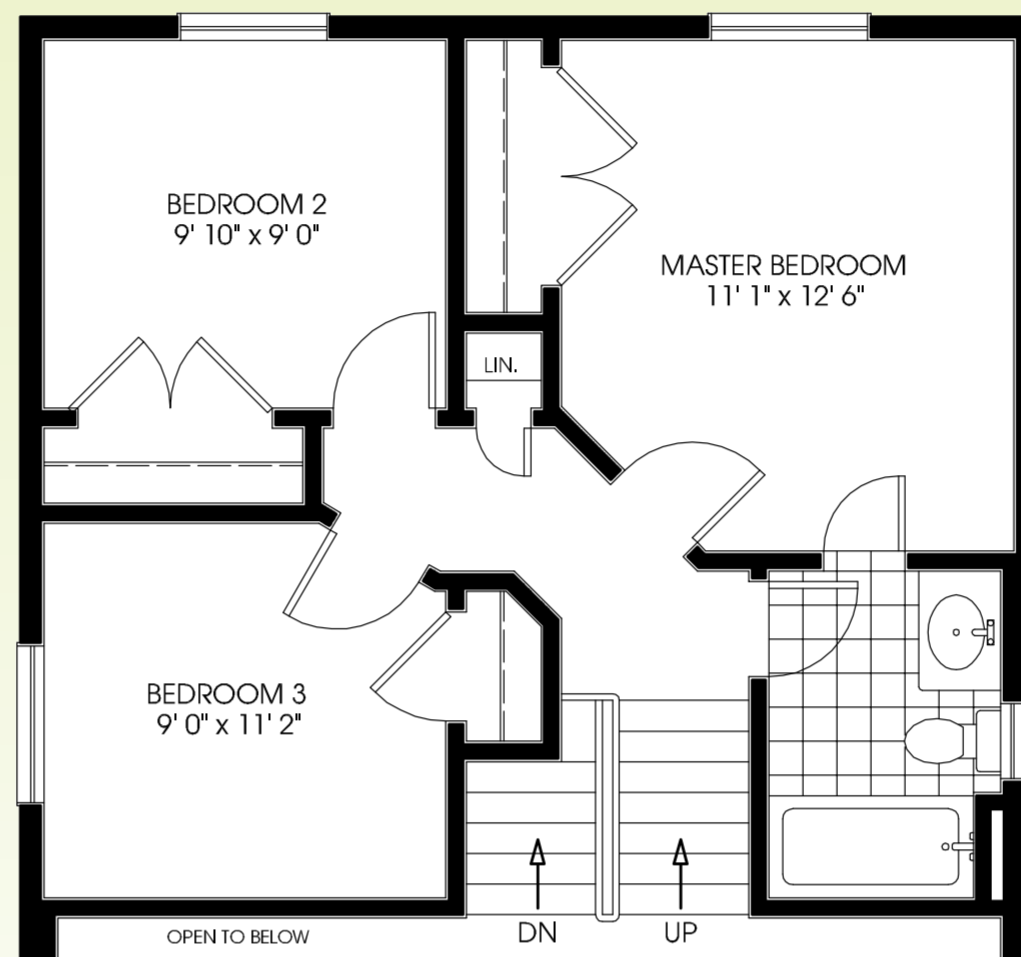

The Victoria - 1533 SQ. FT.

ELEV. A & B

MAIN FLOOR - ELEV. A

MAIN FLOOR - ELEV. B

ALT. MAIN FLOOR - ELEV. A

ALT. BATH FOR 3 BEDROOM PLAN

ALT. MAIN FLOOR - ELEV. A

LOWER LEVEL - ELEV. A (514 SQ.FT. FINISHED AREA)

LOWER LEVEL - ELEV. B (514 SQ.FT. FINISHED AREA)