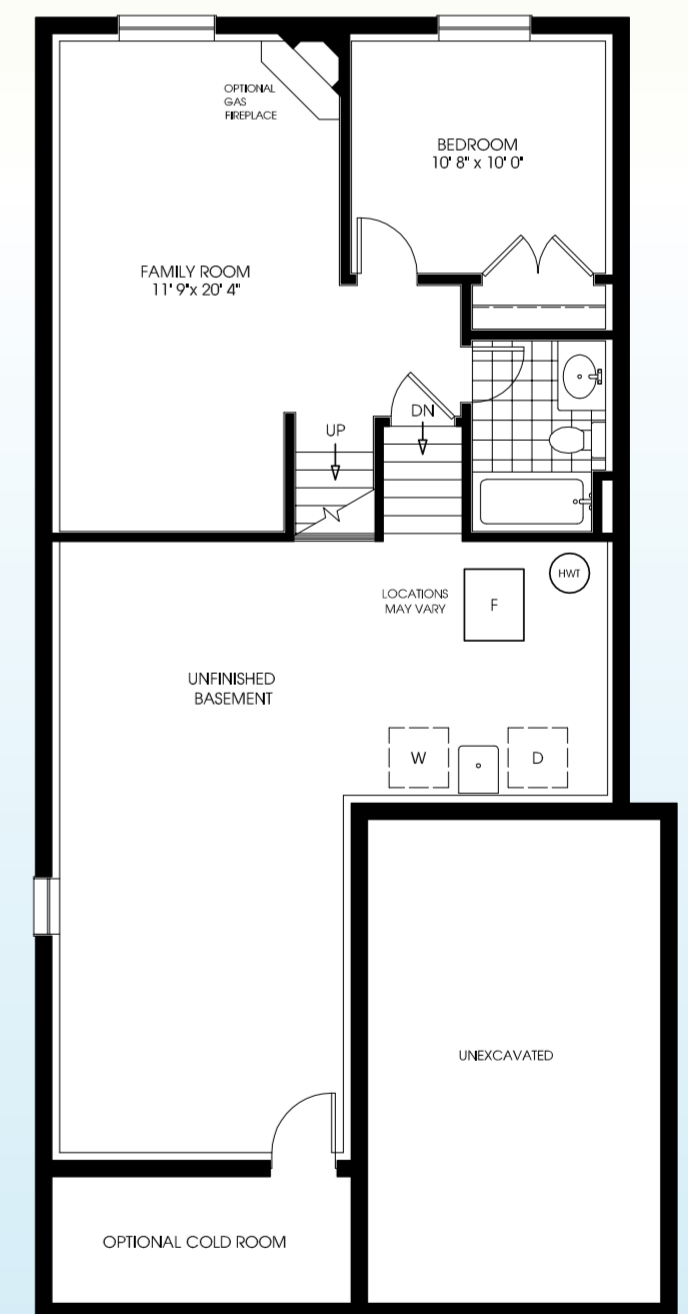

The Victoria - 1533 SQ. FT.

ELEV. A & B

MAIN FLOOR - ELEV. A

MAIN FLOOR - ELEV. B

ALT. MAIN FLOOR - ELEV. A

ALT. BATH FOR 3 BEDROOM PLAN

ALT. MAIN FLOOR - ELEV. A

LOWER LEVEL - ELEV. A (514 SQ.FT. FINISHED AREA)

LOWER LEVEL - ELEV. B (514 SQ.FT. FINISHED AREA)