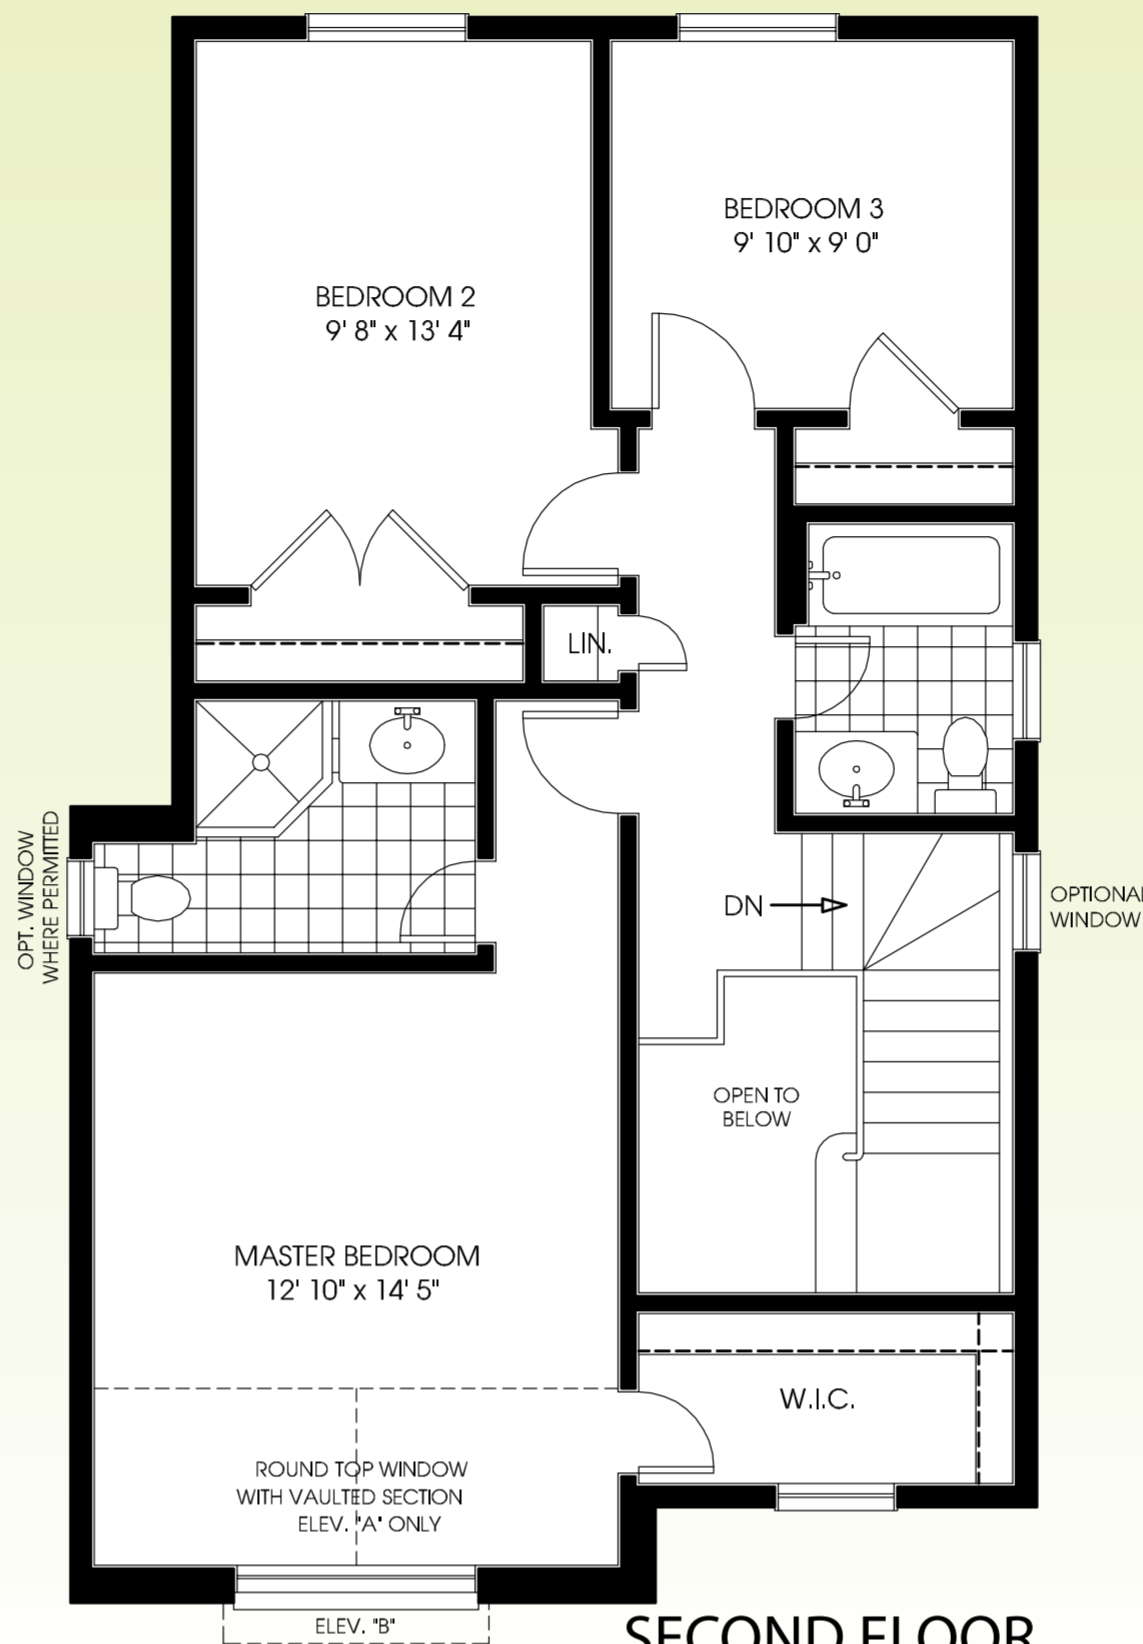

The Ansley - 1319 SQ. FT.

ELEV. A&B

ALT. ENSUITE BATH

SECOND FLOOR

GROUND FLOOR

ALT. SECOND FLOOR

BASEMENT