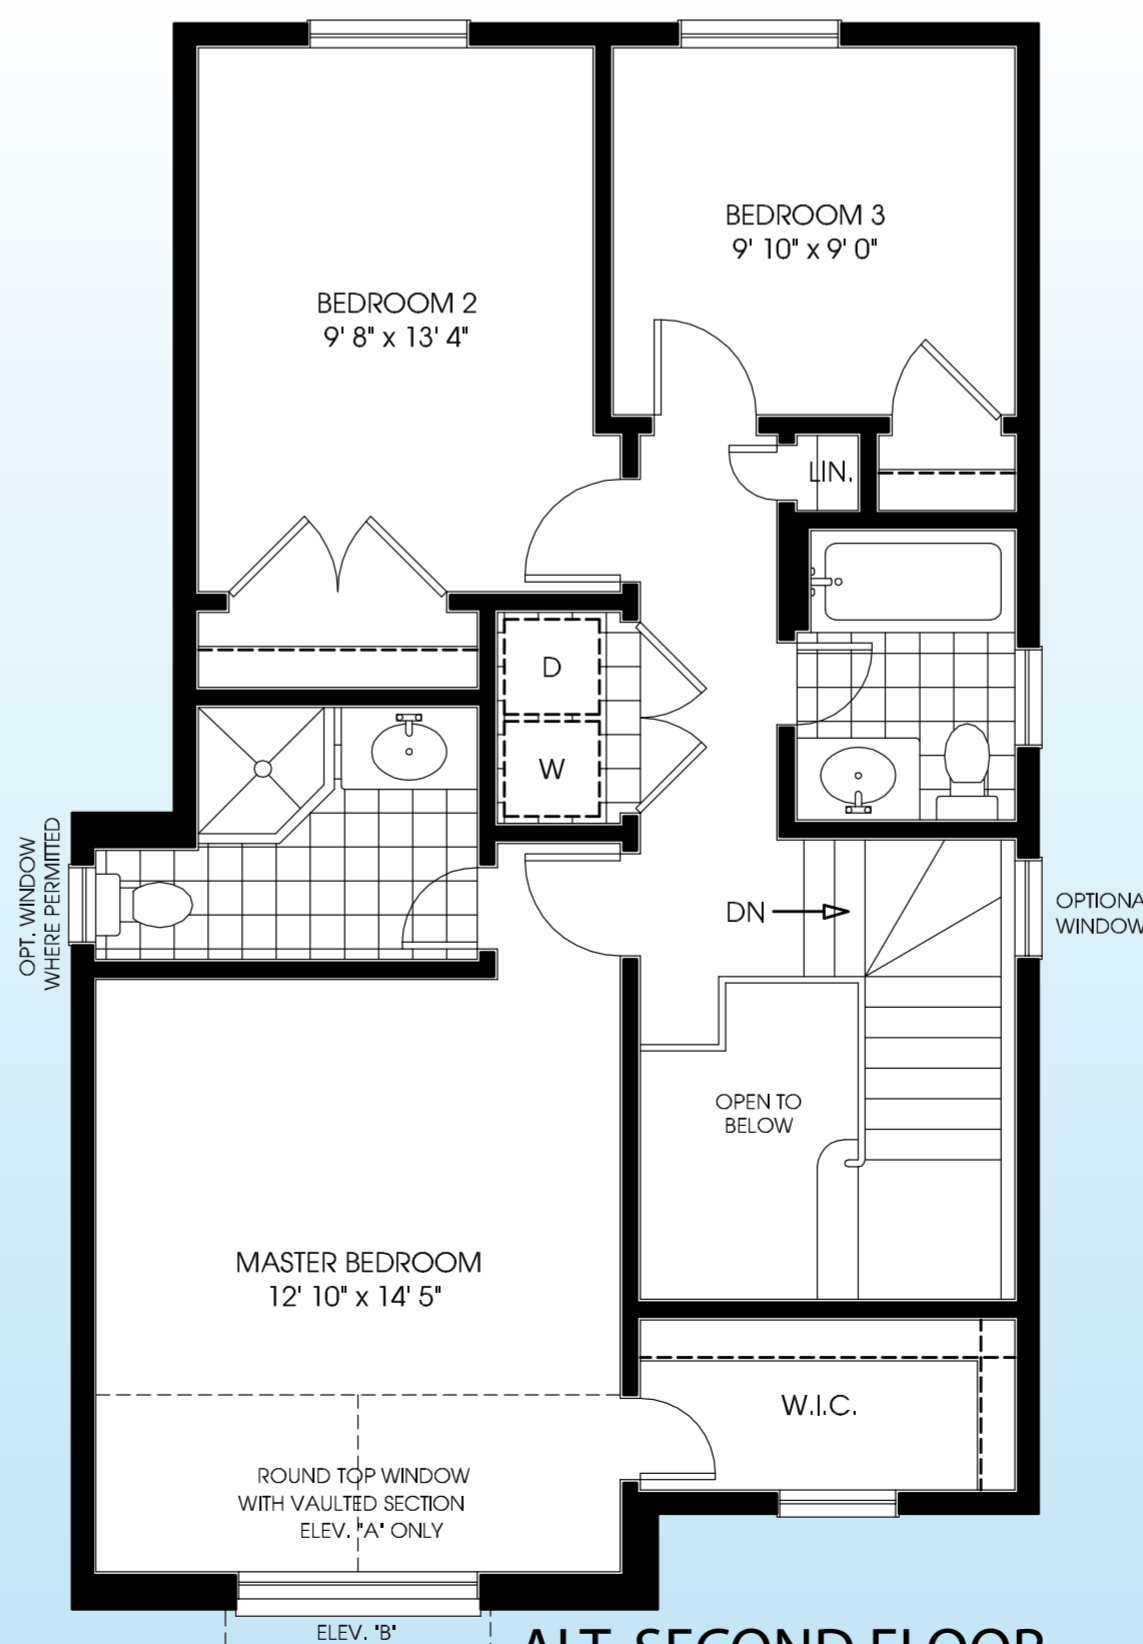

The Ansley - 1319 SQ. FT.

ELEV. A&B

ALT. ENSUITE BATH

SECOND FLOOR

GROUND FLOOR

ALT. SECOND FLOOR

BASEMENT