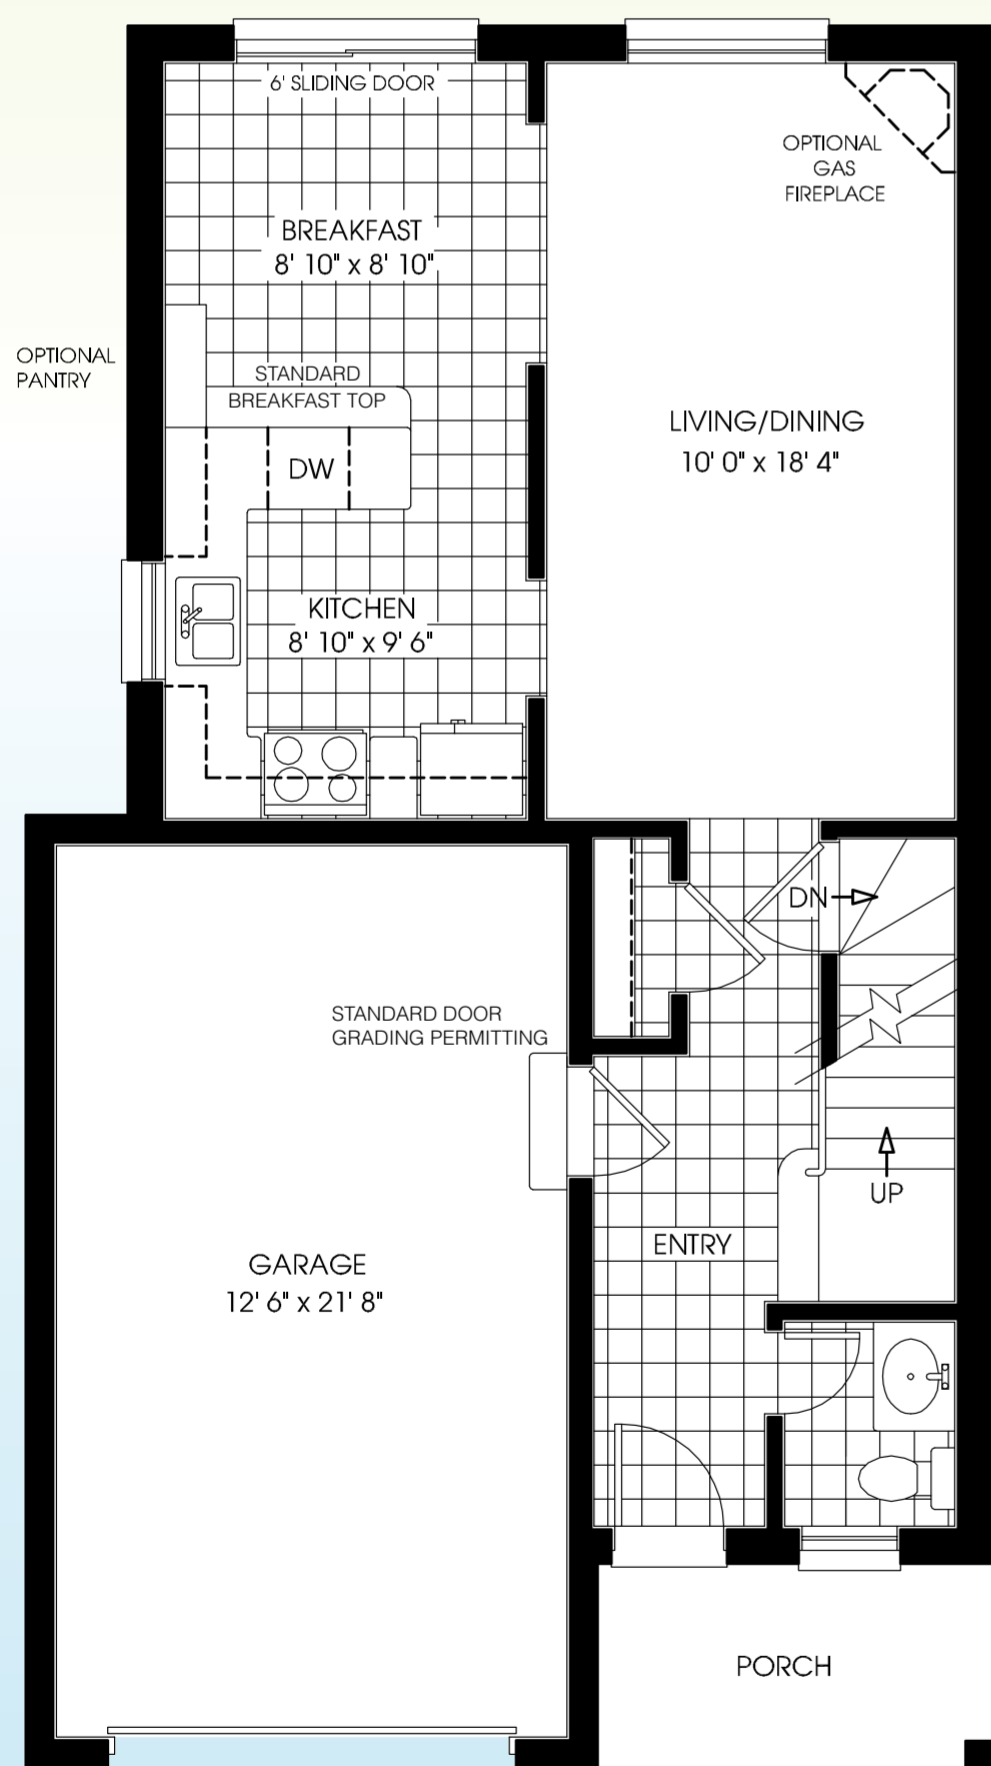

The Ansley - 1319 SQ. FT.

ELEV. A&B

ALT. ENSUITE BATH

SECOND FLOOR

GROUND FLOOR

ALT. SECOND FLOOR

BASEMENT