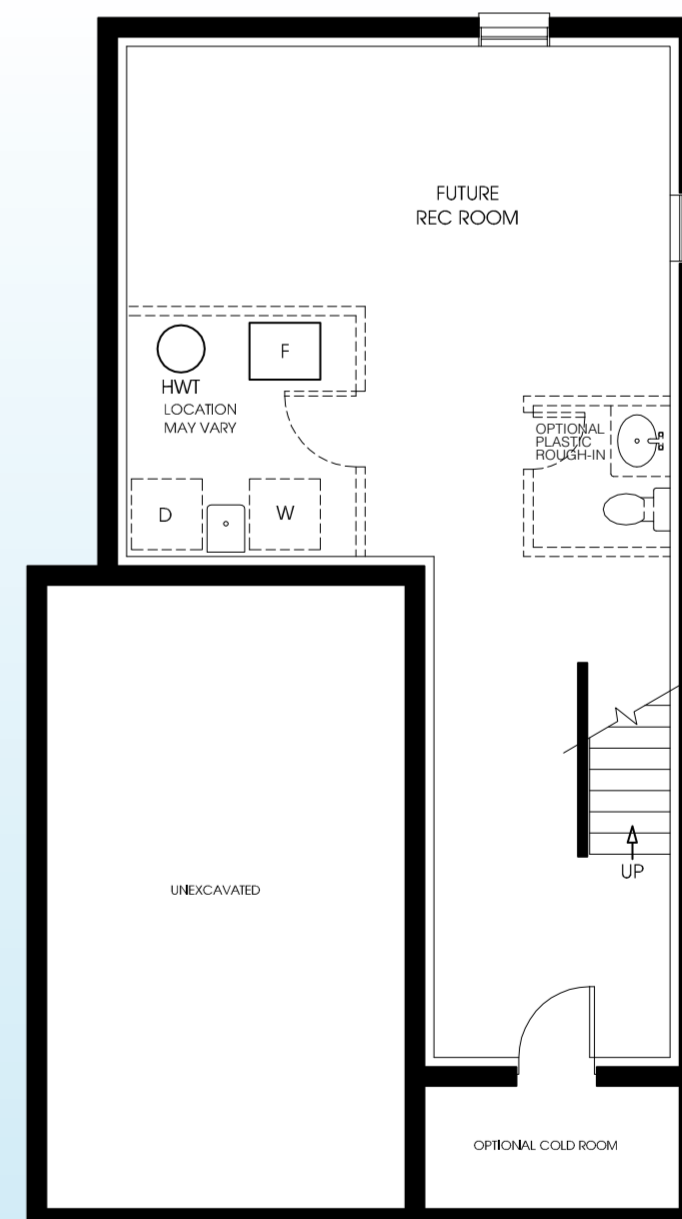

The Ansley - 1319 SQ. FT.

ELEV. A&B

ALT. ENSUITE BATH

SECOND FLOOR

GROUND FLOOR

ALT. SECOND FLOOR

BASEMENT