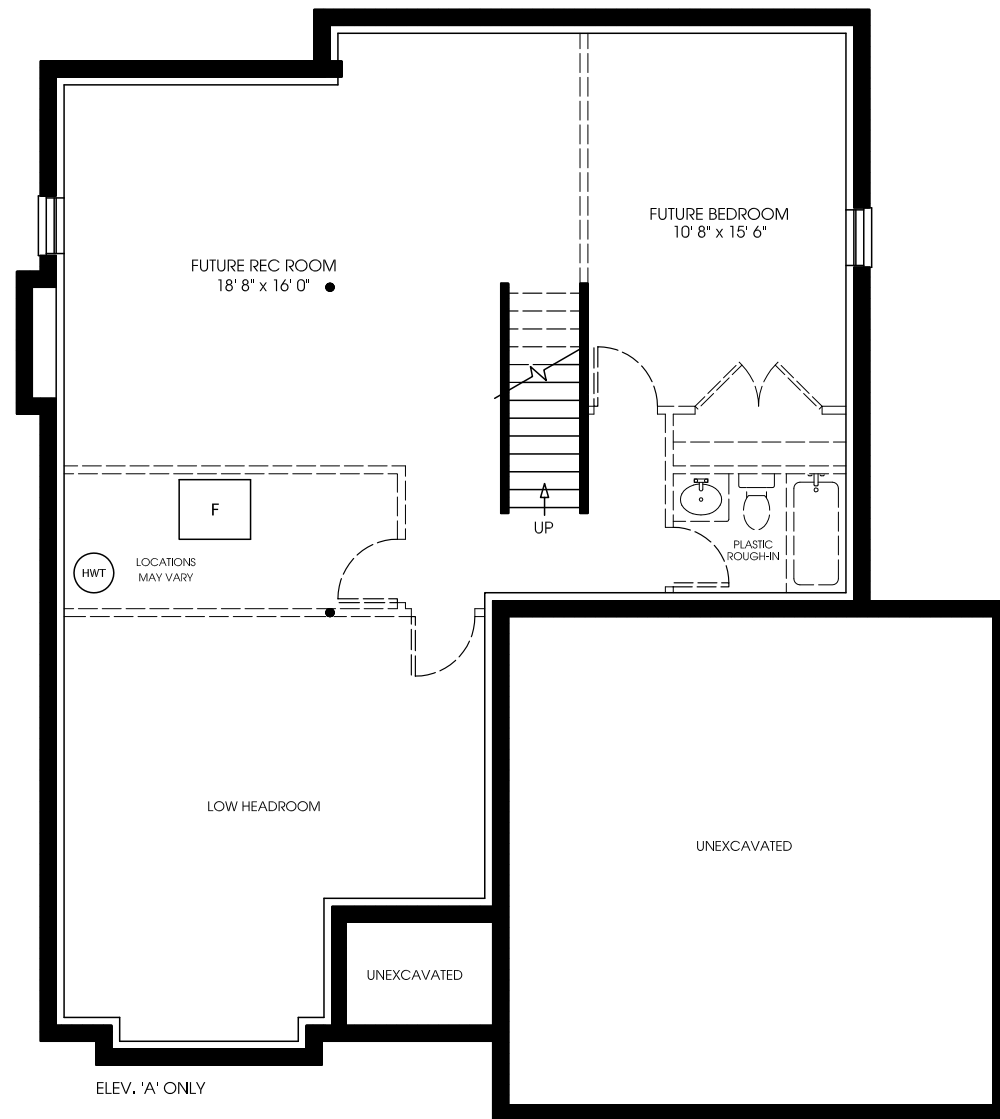

The Lucerne - 2112/2103 Sq.Ft.

Elev. A Elev. B

BASEMENT

MAIN FLOOR

SECOND FLOOR