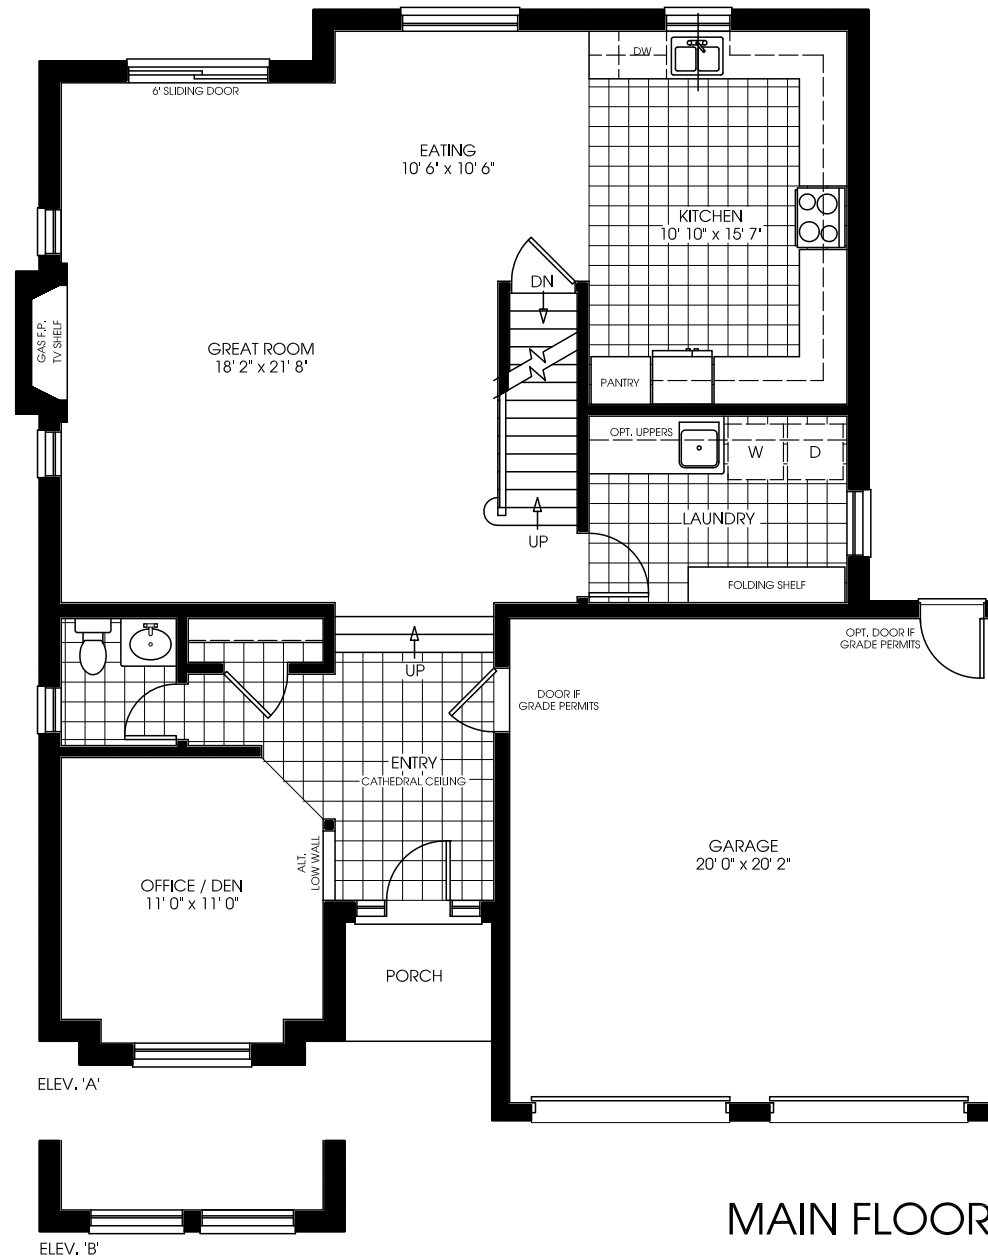

The Lucerne - 2112/2103 Sq.Ft.

Elev. A Elev. B

BASEMENT

MAIN FLOOR

SECOND FLOOR