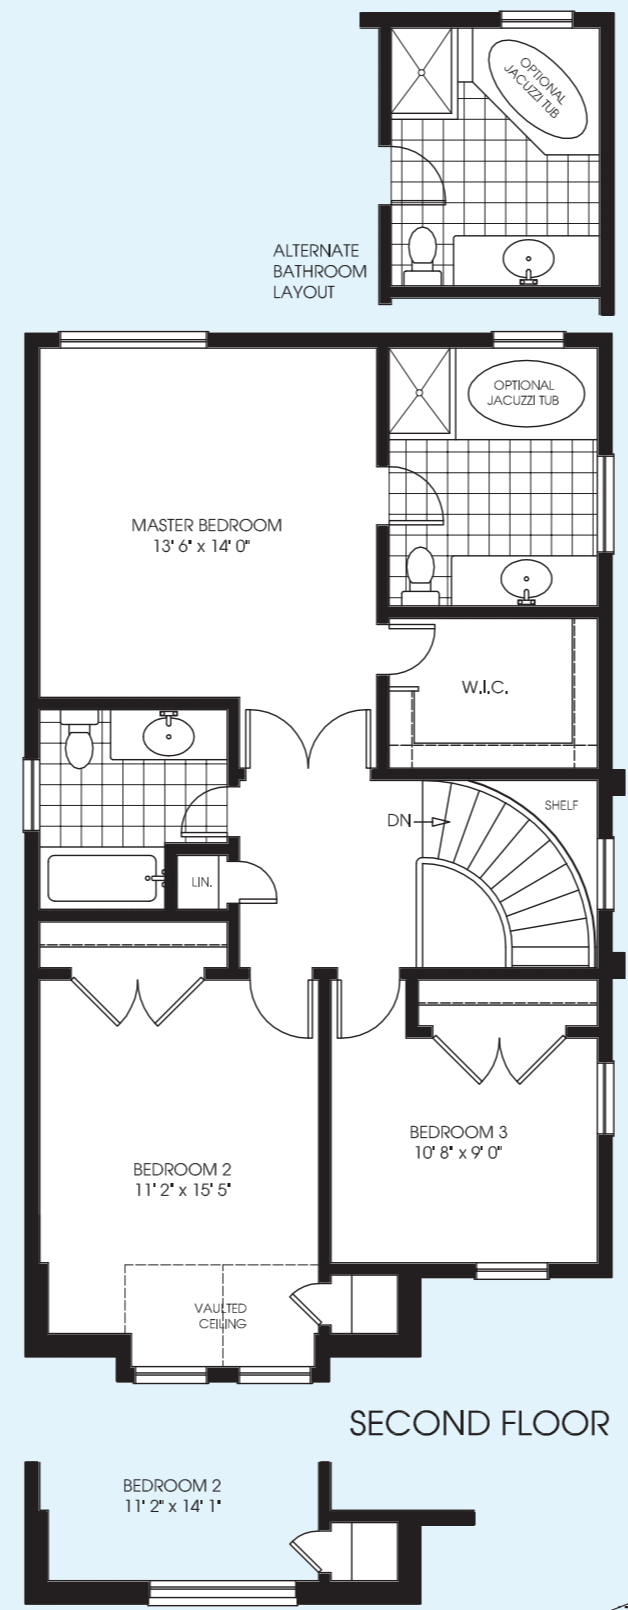

# The Lakeridge - 1821 SQ. FT.

ELEV. A

ELEV. A  
LOT 47

All materials, specifications and floor plans are subject to change without notice. All renderings are artist's concepts. All floor plans are approximate dimensions. Actual usable floor space may vary from the stated floor area. E. & O.E.